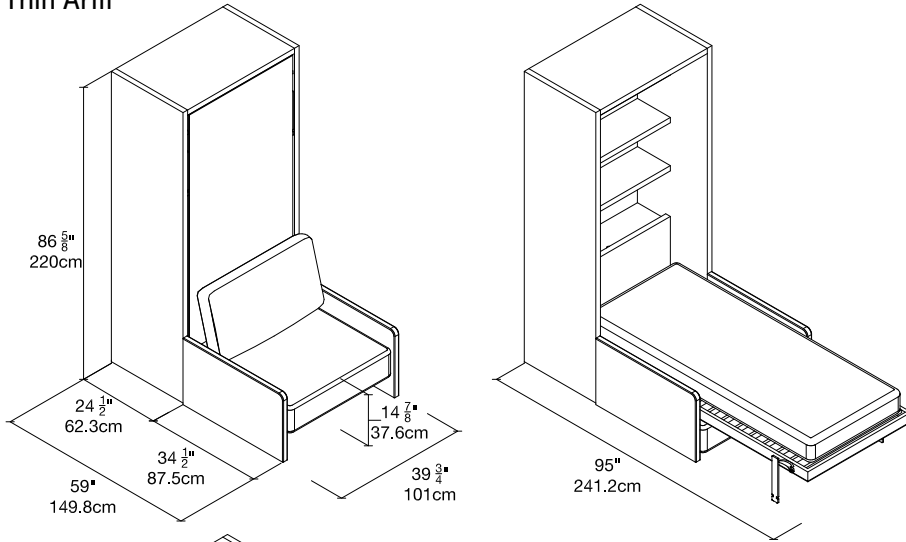

Altea Book Sofa 90

Deep Vertical Single Wall Bed with Storage and Sofa

Altea Book Sofa 90

Toronto
Vancouver
San Francisco
Seattle
Calgary
Los Angeles
New York City

SPECS

Thin Arm

Wide Arm

ALSO AVAILABLE

Altea Book (90 or 120)

Altea Book Board (90 or 120)

Altea Book Work (90 or 120)

FINISHES / OPTIONS

Standard versions: bed casing depth of 13³/₄" (35cm) no interior shelves. Components available in a wide variety of VOC-free matte lacquers, melamine finishes, fabrics, and leathers. Four exclusive mattress options. Interior LED lighting.