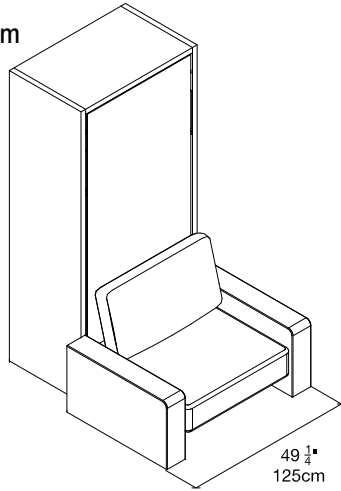

Altea Book Sofa 90

Deep Vertical Single Wall Bed with Storage and Sofa

Altea Book Sofa 90

Toronto
Vancouver
San Francisco
Seattle
Calgary
Los Angeles
New York City

SPECS

Thin Arm

Wide Arm

ALSO AVAILABLE

Altea Book (90 or 120)

Altea Book Board (90 or 120)

Altea Book Work (90 or 120)

FINISHES / OPTIONS

Standard versions: bed casing depth of 13³/₄" (35cm) no interior shelves. Components available in a wide variety of VOC-free matte lacquers, melamine finishes, fabrics, and leathers. Four exclusive mattress options. Interior LED lighting.