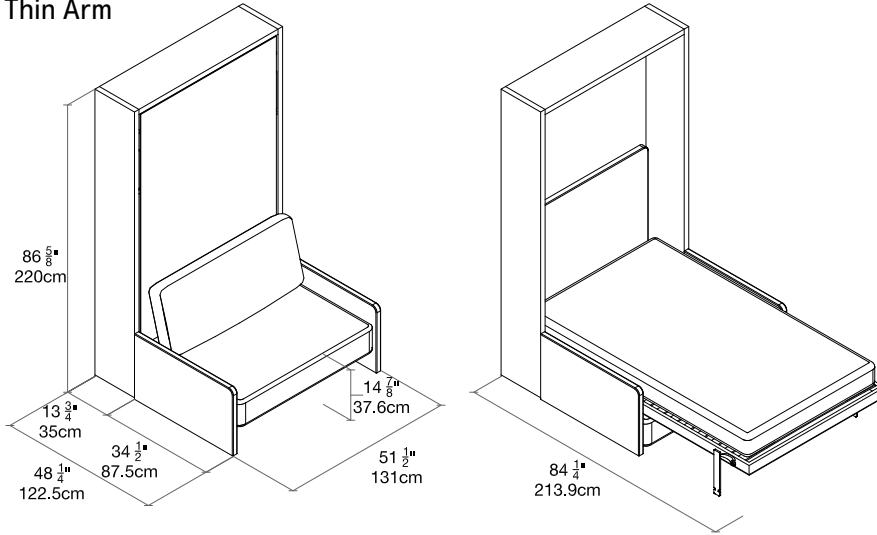

# Altea Sofa 120

Vertical Intermediate Wall Bed with Sofa

# Altea Sofa 120

SPECS

Thin Arm

Wide Arm

ALSO AVAILABLE

Altea (90 or 120)

Altea Board (90 or 120)

Altea Dining (90 or 120)

FINISHES / OPTIONS

Book versions: bed casing depth of 24 1/2" (62.3cm) with 3 interior shelves.  
Components available in a wide variety of VOC-free matte lacquers,  
melamine finishes, fabrics, and leathers.  
Four exclusive mattress options.  
Interior LED lighting.