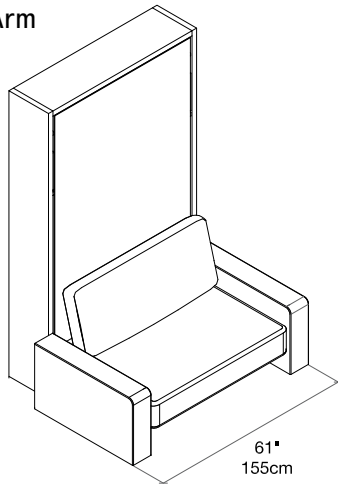

# Altea Sofa 120

Vertical Intermediate Wall Bed with Sofa

# Altea Sofa 120

SPECS

Thin Arm

Wide Arm

ALSO AVAILABLE

Altea (90 or 120)

Altea Board (90 or 120)

Altea Dining (90 or 120)

FINISHES / OPTIONS

Book versions: bed casing depth of 24 1/2" (62.3cm) with 3 interior shelves.  
Components available in a wide variety of VOC-free matte lacquers,  
melamine finishes, fabrics, and leathers.  
Four exclusive mattress options.  
Interior LED lighting.