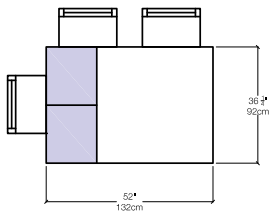

# Plurimo

Dual-Direction Extendable Table

RESOURCE FURNITURE

SPACE. REINVENTED.®

Piccolo S

Piccolo R

Grande S

Grande R

## Leg Options & Heights

Dining: 30"

Counter: 36"

Bar: 42"