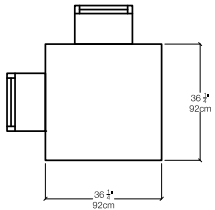

# Plurimo

Dual-Direction Extendable Table

RESOURCE FURNITURE

SPACE. REINVENTED.®

Piccolo S

Piccolo R

Grande S

Grande R

## Leg Options & Heights

Dining: 30"

Counter: 36"

Bar: 42"