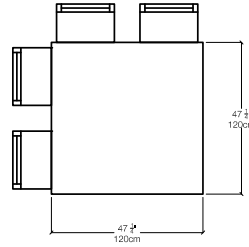

# Plurimo

Dual-Direction Extendable Table

RESOURCE FURNITURE

SPACE. REINVENTED.®

Piccolo S

Piccolo R

Grande S

Grande R

## Leg Options & Heights

Dining: 30"

Counter: 36"

Bar: 42"