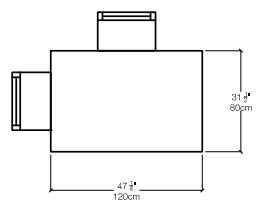

# Plurimo

Dual-Direction Extendable Table

RESOURCE FURNITURE

SPACE. REINVENTED.®

Piccolo S

Piccolo R

Grande S

Grande R

## Leg Options & Heights

Dining: 30"

Counter: 36"

Bar: 42"