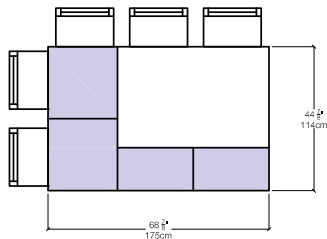

# Plurimo

Dual-Direction Extendable Table

RESOURCE FURNITURE

SPACE. REINVENTED.®

Piccolo S

Piccolo R

Grande S

Grande R

## Leg Options & Heights

Dining: 30"

Counter: 36"

Bar: 42"