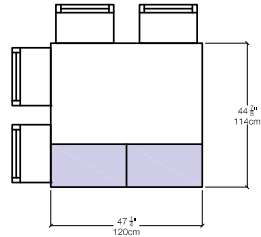

# Plurimo

Dual-Direction Extendable Table

RESOURCE FURNITURE

SPACE. REINVENTED.®

Piccolo S

Piccolo R

Grande S

Grande R

## Leg Options & Heights

Dining: 30"

Counter: 36"

Bar: 42"