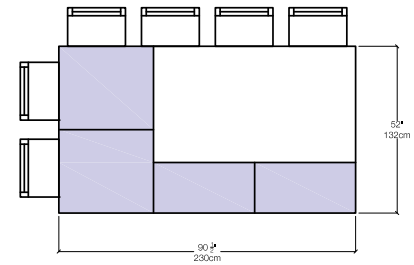

# Plurimo

Dual-Direction Extendable Table

RESOURCE FURNITURE

SPACE. REINVENTED.®

Piccolo S

Piccolo R

Grande S

Grande R

## Leg Options & Heights

Dining: 30"

Counter: 36"

Bar: 42"