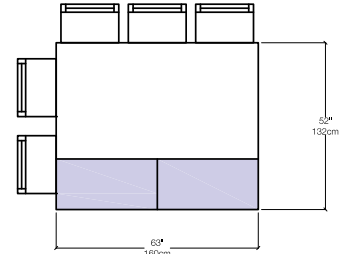

# Plurimo

Dual-Direction Extendable Table

RESOURCE FURNITURE

SPACE. REINVENTED.®

Piccolo S

Piccolo R

Grande S

Grande R

## Leg Options & Heights

Dining: 30"

Counter: 36"

Bar: 42"