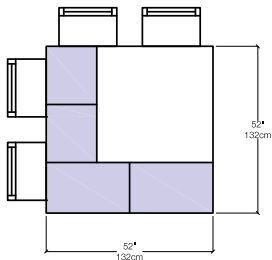

# Plurimo

Dual-Direction Extendable Table

RESOURCE FURNITURE

SPACE. REINVENTED.®

Piccolo S

Piccolo R

Grande S

Grande R

## Leg Options & Heights

Dining: 30"

Counter: 36"

Bar: 42"