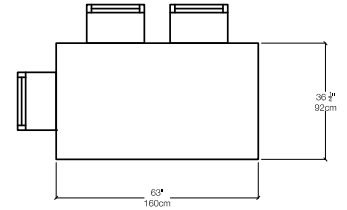

# Plurimo

Dual-Direction Extendable Table

RESOURCE FURNITURE

SPACE. REINVENTED.®

Piccolo S

Piccolo R

Grande S

Grande R

## Leg Options & Heights

Dining: 30"

Counter: 36"

Bar: 42"