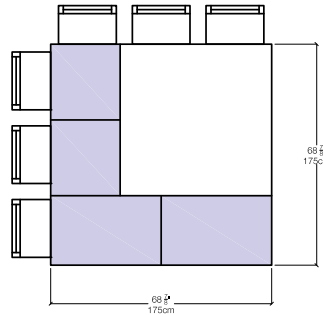

# Plurimo

Dual-Direction Extendable Table

RESOURCE FURNITURE

SPACE. REINVENTED.®

Piccolo S

Piccolo R

Grande S

Grande R

## Leg Options & Heights

Dining: 30"

Counter: 36"

Bar: 42"