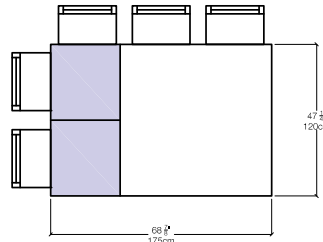

# Plurimo

Dual-Direction Extendable Table

RESOURCE FURNITURE

SPACE. REINVENTED.®

Piccolo S

Piccolo R

Grande S

Grande R

## Leg Options & Heights

Dining: 30"

Counter: 36"

Bar: 42"