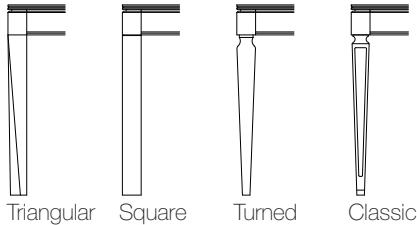

# Plurimo

Dual-Direction Extendable Table

RESOURCE FURNITURE

SPACE. REINVENTED.®

Piccolo S

Piccolo R

Grande S

Grande R

## Leg Options & Heights

Dining: 30"

Counter: 36"

Bar: 42"