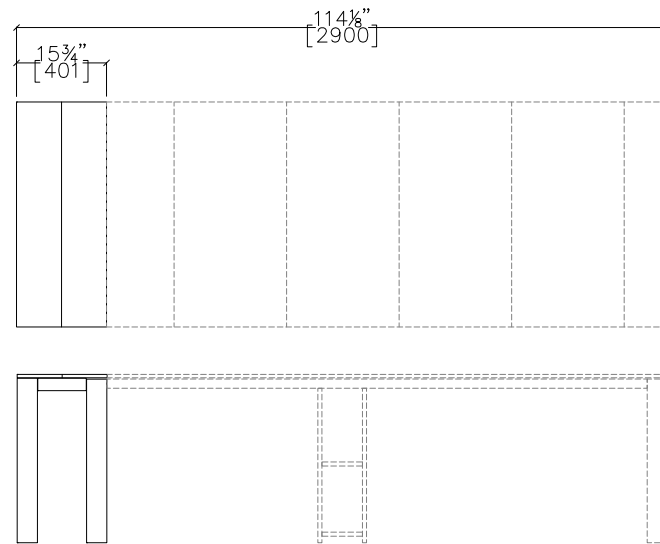

# Goliath Outdoor 190/290

Transforming Console to Dining Table

Resource

# Goliath Outdoor 190/290

SPECS

FINISHES

Available in a variety of high pressure laminate finishes.

RESOURCE

Toronto  
Vancouver  
San Francisco  
Seattle  
Calgary  
Los Angeles  
New York City