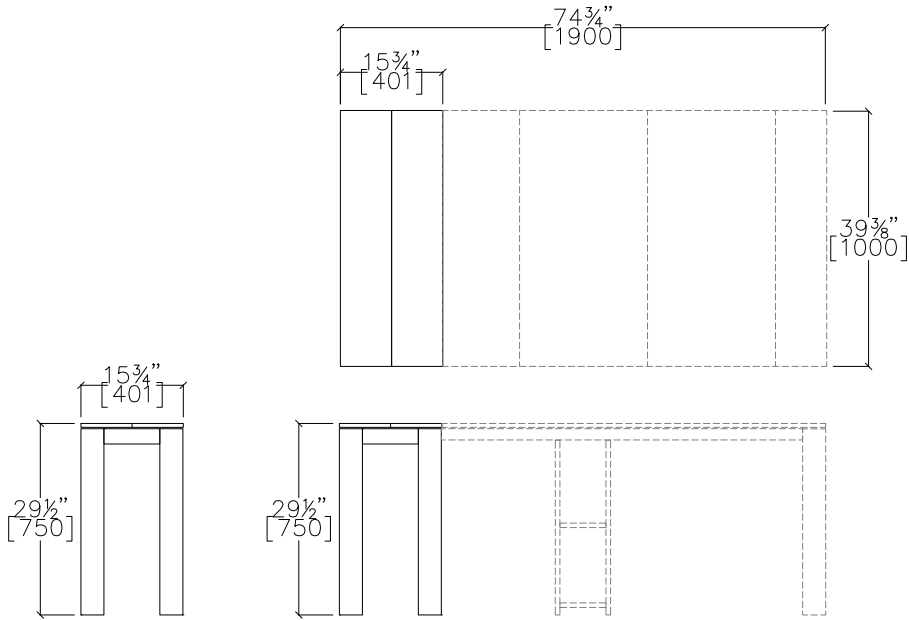

# Goliath Outdoor 190/290

Transforming Console to Dining Table

Resource

# Goliath Outdoor 190/290

SPECS

FINISHES

Available in a variety of high pressure laminate finishes.

RESOURCE

Toronto  
Vancouver  
San Francisco  
Seattle  
Calgary  
Los Angeles  
New York City