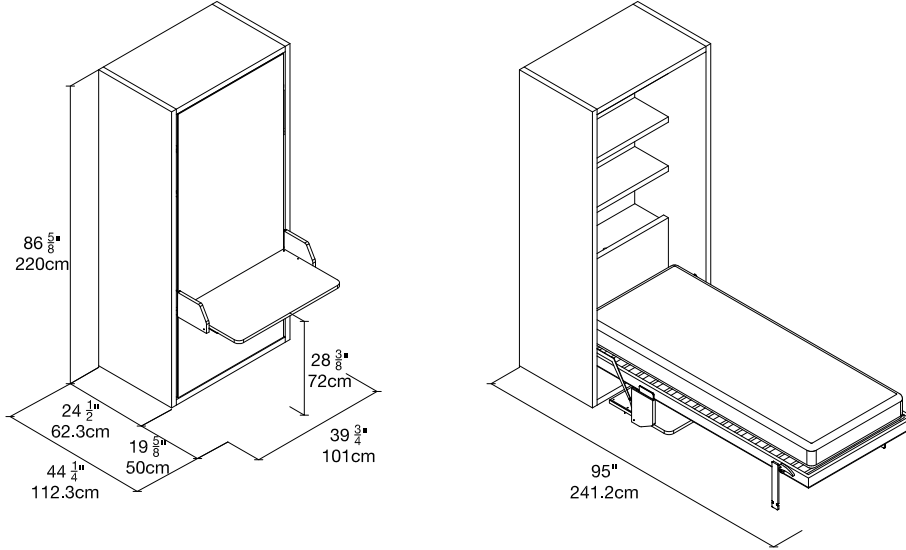

Altea Book Board

Deep Vertical Single or Intermediate Wall Bed with Desk

resource

Altea Book Board

SPECS

Altea Book Board 90 (single)

Altea Book Board 120 (intermediate)

ALSO AVAILABLE

Altea Book (90 or 120)

Altea Book Sofa (90 or 120)

Altea Book Work (90 or 120)

FINISHES / OPTIONS

Standard versions: bed casing depth of $133/4"$ (5cm) no interior shelves.
 Components available in a wide variety of VOC-free matte lacquers,
 melamine finishes, fabrics, and leathers.
 Four exclusive mattress options.
 Interior LED lighting.