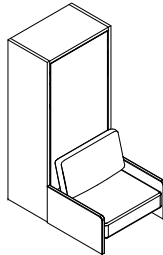

Altea Book Board

Deep Vertical Single or Intermediate Wall Bed with Desk

resource

Altea Book Board

SPECS

Altea Book Board 90 (single)

Altea Book Board 120 (intermediate)

ALSO AVAILABLE

Altea Book (90 or 120)

Altea Book Sofa (90 or 120)

Altea Book Work (90 or 120)

FINISHES / OPTIONS

Standard versions: bed casing depth of $133/4"$ (5cm) no interior shelves.
 Components available in a wide variety of VOC-free matte lacquers,
 melamine finishes, fabrics, and leathers.
 Four exclusive mattress options.
 Interior LED lighting.