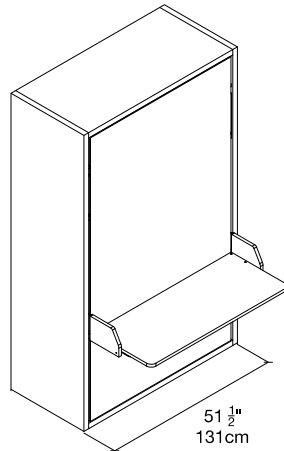

Altea Book Board

Deep Vertical Single or Intermediate Wall Bed with Desk

resource

Altea Book Board

SPECS

Altea Book Board 90 (single)

Altea Book Board 120 (intermediate)

ALSO AVAILABLE

Altea Book (90 or 120)

Altea Book Sofa (90 or 120)

Altea Book Work (90 or 120)

FINISHES / OPTIONS

Standard versions: bed casing depth of $133/4"$ (5cm) no interior shelves.
 Components available in a wide variety of VOC-free matte lacquers,
 melamine finishes, fabrics, and leathers.
 Four exclusive mattress options.
 Interior LED lighting.