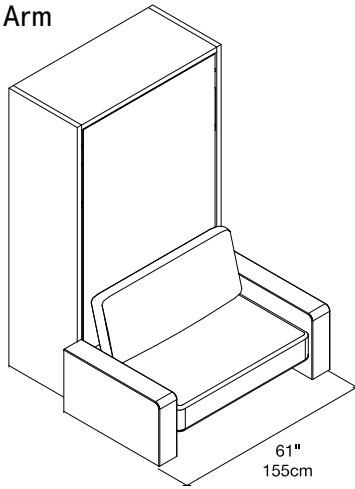

# Altea Book Sofa 120

Toronto  
Vancouver  
San Francisco  
Seattle  
Calgary  
Los Angeles  
New York City

SPECS

Thin Arm

Wide Arm

ALSO AVAILABLE

Altea Book (90 or 120)

Altea Book Board (90 or 120)

Altea Book Work (90 or 120)

FINISHES / OPTIONS

Standard versions: bed casing depth of 13<sup>3</sup>/<sub>4</sub>" (35cm) no interior shelves.  
Components available in a wide variety of VOC-free matte lacquers,  
melamine finishes, fabrics, and leathers.  
Four exclusive mattress options.  
Interior LED lighting.