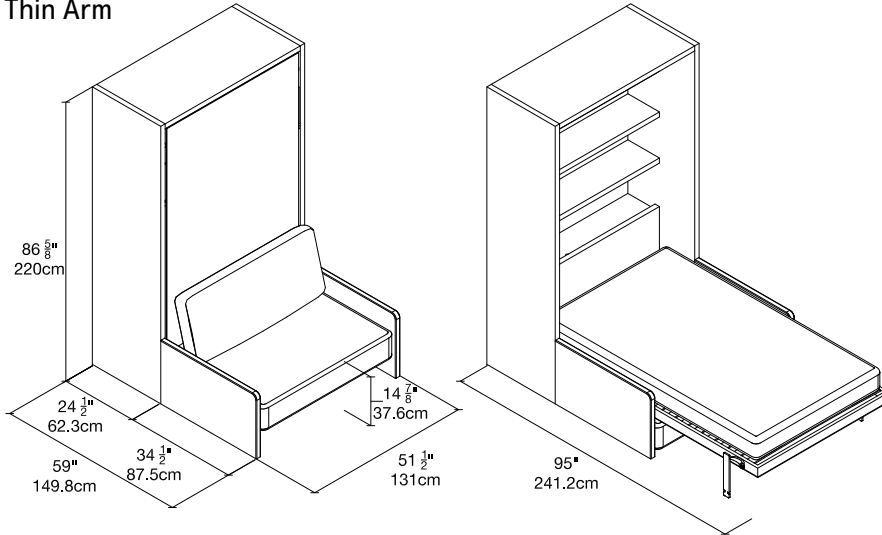

# Altea Book Sofa 120

Deep Vertical Intermediate Wall Bed with Storage and Sofa

# Altea Book Sofa 120

Toronto  
Vancouver  
San Francisco  
Seattle  
Calgary  
Los Angeles  
New York City

SPECS

Thin Arm

Wide Arm

ALSO AVAILABLE

Altea Book (90 or 120)

Altea Book Board (90 or 120)

Altea Book Work (90 or 120)

FINISHES / OPTIONS

Standard versions: bed casing depth of 13<sup>3</sup>/<sub>4</sub>" (35cm) no interior shelves.  
Components available in a wide variety of VOC-free matte lacquers,  
melamine finishes, fabrics, and leathers.  
Four exclusive mattress options.  
Interior LED lighting.