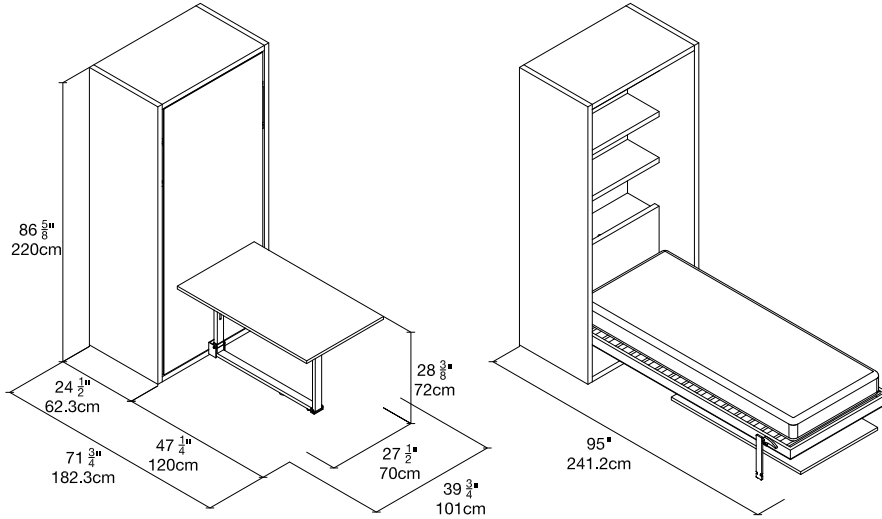

Altea Book Work

Deep Vertical Single or Intermediate Wall Bed with Lift Up Table

Altea Book Work

Toronto
Vancouver
San Francisco
Seattle
Calgary
Los Angeles
New York City

SPECS

Altea Book Work 90 (single)

Altea Book Work 120 (intermediate)

ALSO AVAILABLE

Altea Book (90 or 120)

Altea Book Sofa (90 or 120)

Altea Book Board (90 or 120)

FINISHES / OPTIONS

Standard versions: bed casing depth of 13 3/4" (35cm) no interior shelves.
 Components available in a wide variety of VOC-free matte lacquers,
 melamine finishes, fabrics, and leathers.
 Four exclusive mattress options.
 Interior LED lighting.