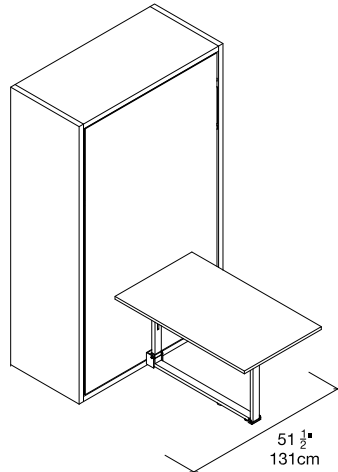

Altea Book Work

Deep Vertical Single or Intermediate Wall Bed with Lift Up Table

Altea Book Work

Toronto
Vancouver
San Francisco
Seattle
Calgary
Los Angeles
New York City

SPECS

Altea Book Work 90 (single)

Altea Book Work 120 (intermediate)

ALSO AVAILABLE

Altea Book (90 or 120)

Altea Book Sofa (90 or 120)

Altea Book Board (90 or 120)

FINISHES / OPTIONS

Standard versions: bed casing depth of 13 3/4" (35cm) no interior shelves.
 Components available in a wide variety of VOC-free matte lacquers,
 melamine finishes, fabrics, and leathers.
 Four exclusive mattress options.
 Interior LED lighting.