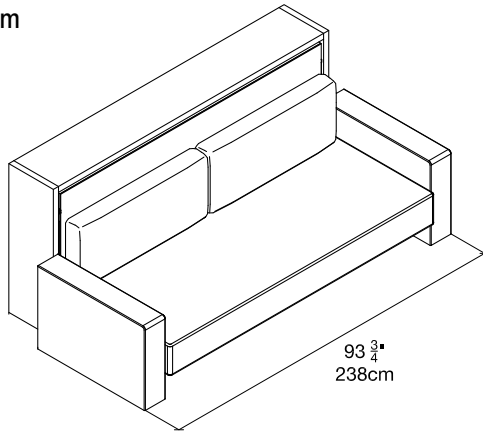

Kali Sofa 90

Single Horizontal Wall Bed with Sofa

Kali Sofa 90

SPECS

Thin Arm

Wide Arm

ALSO AVAILABLE

Kali Desk
(single or intermediate)

Kali Sofa
(single or intermediate)

Kali Upper Unit Add Ons
examples - different configurations available

FINISHES / OPTIONS

Components available in a wide variety of VOC-free matte lacquers, melamine finishes, fabrics, and leathers.
 Four exclusive mattress options.
 Interior LED lighting.
 Flip-up headboard.
 Wide arm: 6 1/4" | 160 cm.