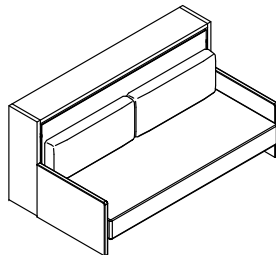

Kali Sofa 90

Single Horizontal Wall Bed with Sofa

Kali Sofa 90

SPECS

Thin Arm

Wide Arm

ALSO AVAILABLE

Kali Desk
(single or intermediate)

Kali Sofa
(single or intermediate)

Kali Upper Unit Add Ons
examples - different configurations available

FINISHES / OPTIONS

Components available in a wide variety of VOC-free matte lacquers, melamine finishes, fabrics, and leathers.
 Four exclusive mattress options.
 Interior LED lighting.
 Flip-up headboard.
 Wide arm: 6 1/4" | 160 cm.