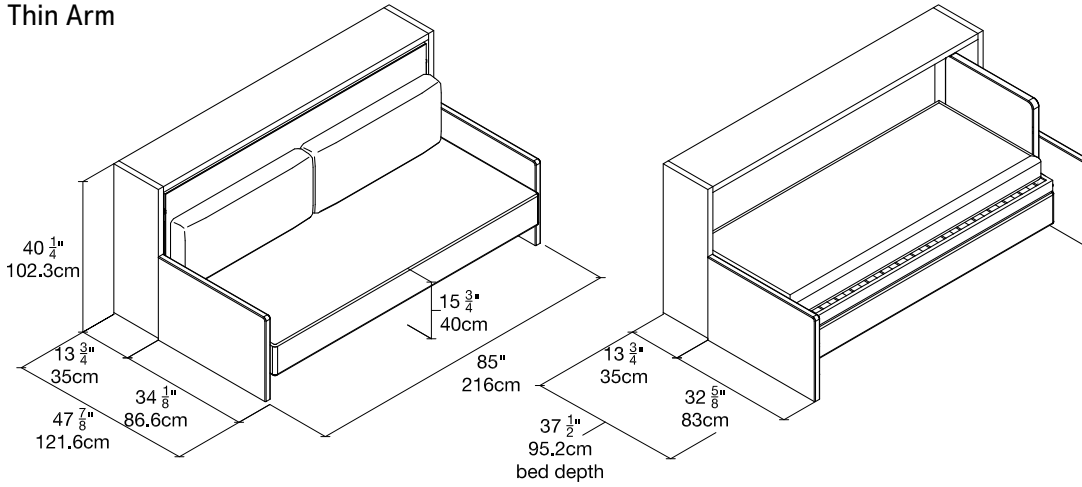

Kali Sofa 90

Single Horizontal Wall Bed with Sofa

Kali Sofa 90

SPECS

Thin Arm

Wide Arm

ALSO AVAILABLE

Kali Desk
(single or intermediate)

Kali Sofa
(single or intermediate)

Kali Upper Unit Add Ons
examples - different configurations available

FINISHES / OPTIONS

Components available in a wide variety of VOC-free matte lacquers, melamine finishes, fabrics, and leathers.
 Four exclusive mattress options.
 Interior LED lighting.
 Flip-up headboard.
 Wide arm: 6 1/4" | 160 cm.