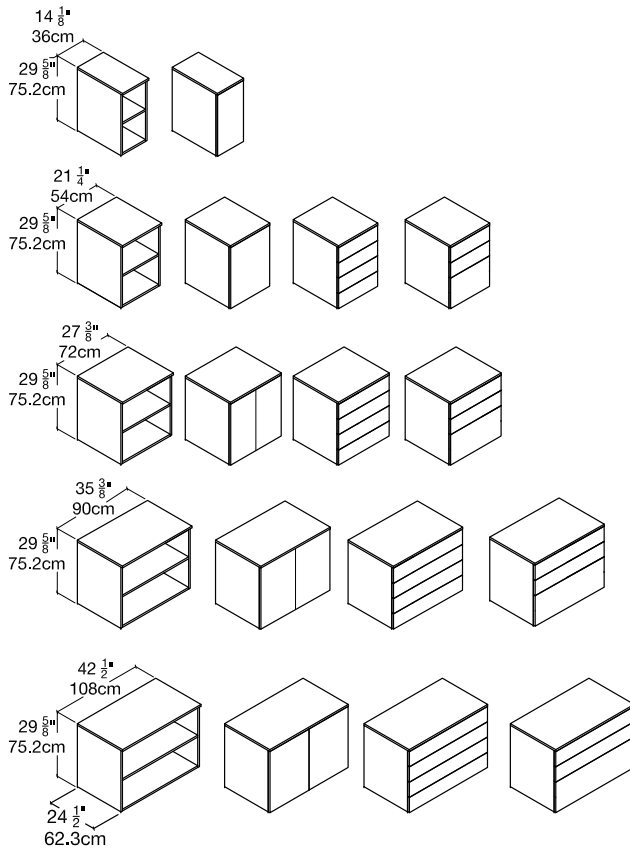

Low Cabinets

Low Cabinets

Toronto
Vancouver
San Francisco
Seattle
Calgary
Los Angeles
New York City

SPECS

SHALLOW

DEEP

OPTIONS

Components available in a wide variety of VOC-free matte lacquers and melamine finishes.