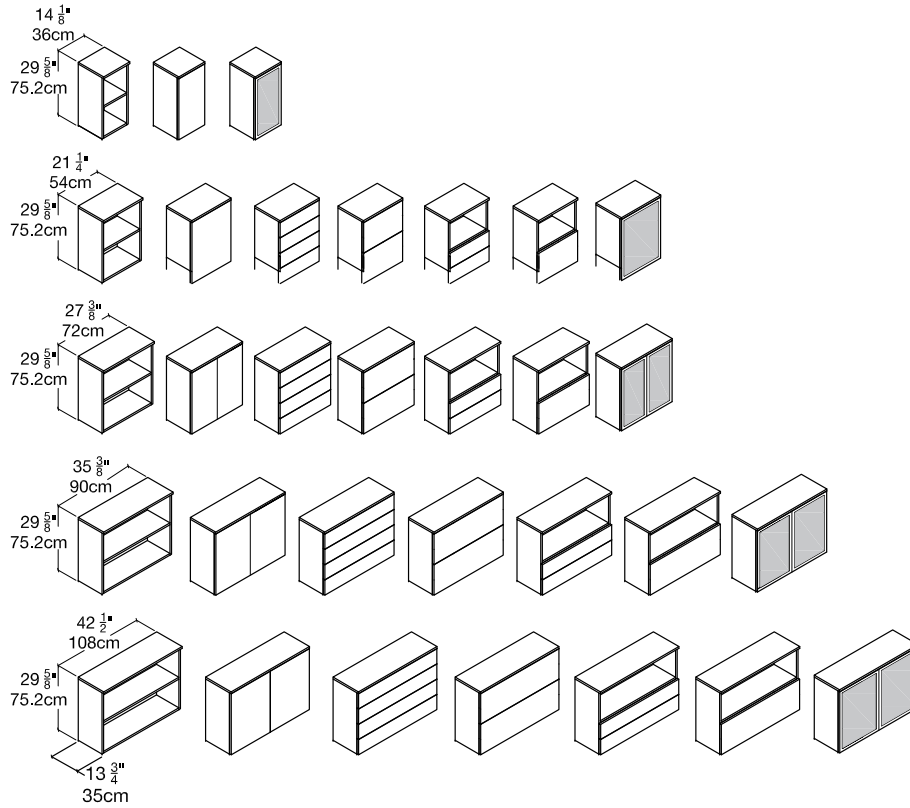

Low Cabinets

Low Cabinets

Toronto
Vancouver
San Francisco
Seattle
Calgary
Los Angeles
New York City

SPECS

SHALLOW

DEEP

OPTIONS

Components available in a wide variety of VOC-free matte lacquers and melamine finishes.