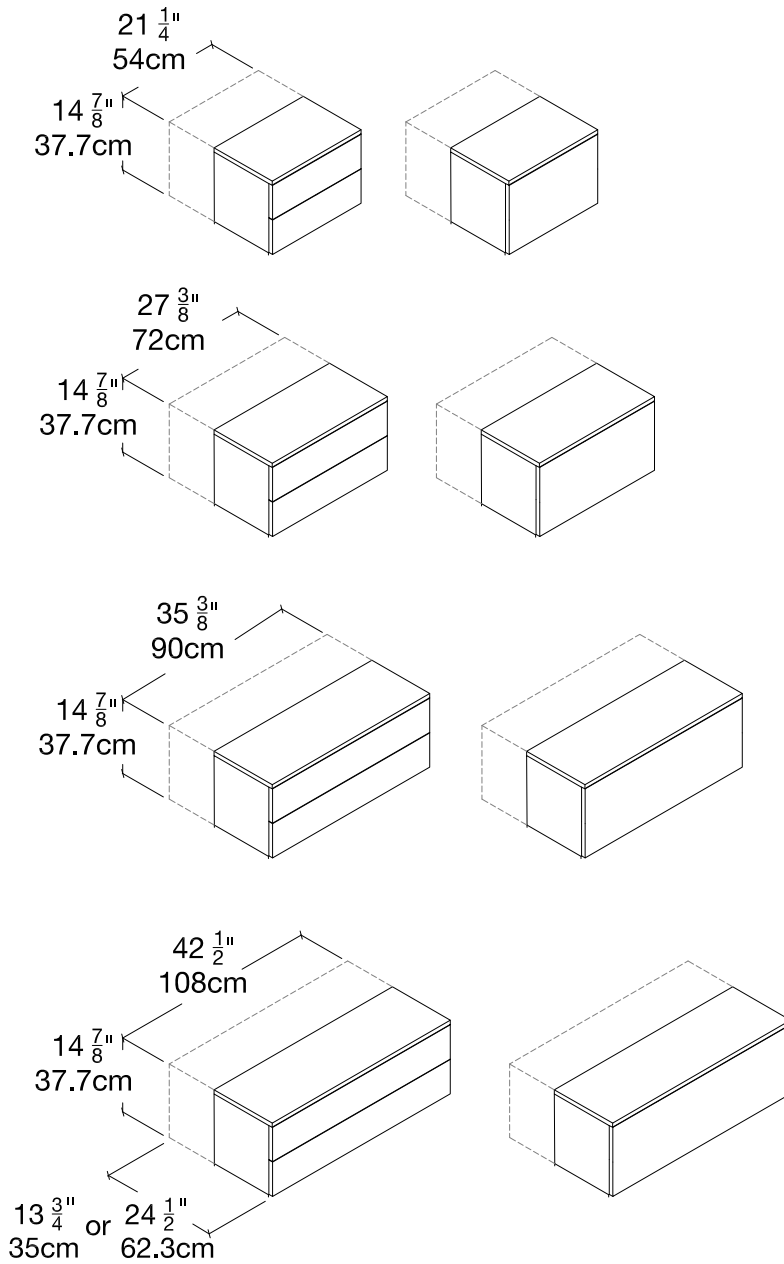

Low Drawer Units

Low Drawer Units

SPECS

OPTIONS

Components available in a wide variety of VOC-free matte lacquers and melamine finishes.

resource

Toronto
Vancouver
San Francisco
Seattle
Calgary
Los Angeles
New York City