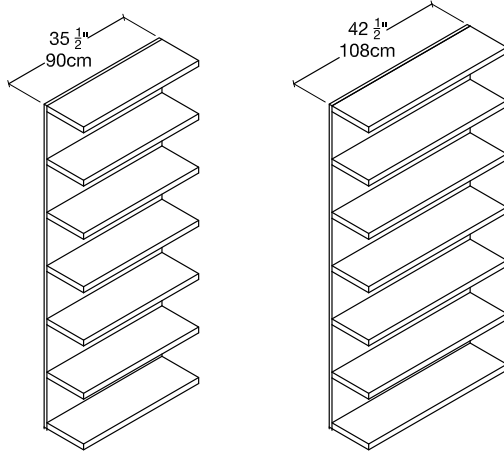

Shelving

Shelving

SPECS

Standard Widths

14 1/8" | 21 1/4" | 28 3/8" | 35 1/2" | 42 1/2" | 49 5/8" | 56 5/8" | 63 3/4" | 70 7/8" | 78" | 85" | 92 1/8" | 99 1/4" | 106"
 36 | 54 | 72 | 90 | 108 | 126 | 144 | 162 | 180 | 198 | 216 | 234 | 252 | 270 CM