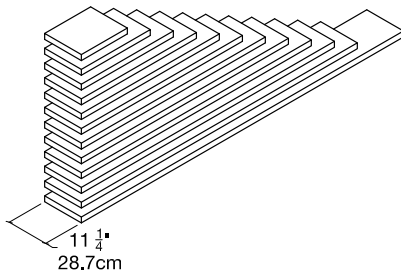

Shelving

Shelving

SPECS

Standard Widths

14 1/8" | 21 1/4" | 28 3/8" | 35 1/2" | 42 1/2" | 49 5/8" | 56 5/8" | 63 3/4" | 70 7/8" | 78" | 85" | 92 1/8" | 99 1/4" | 106"
 36 | 54 | 72 | 90 | 108 | 126 | 144 | 162 | 180 | 198 | 216 | 234 | 252 | 270 CM