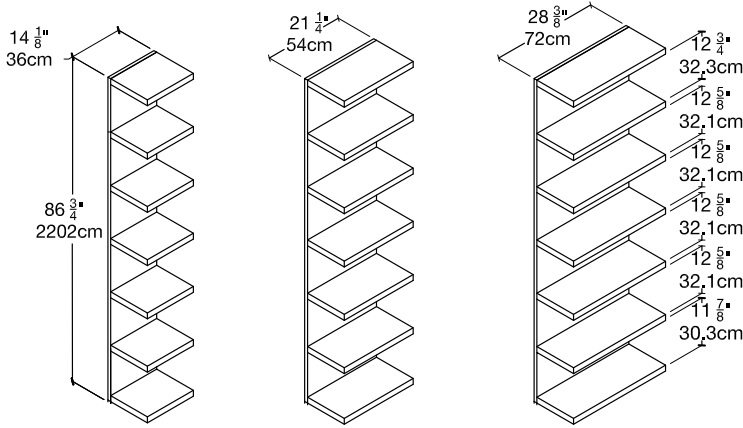

Shelving

Shelving

SPECS

Standard Widths

14 1/8" | 21 1/4" | 28 3/8" | 35 1/2" | 42 1/2" | 49 5/8" | 56 5/8" | 63 3/4" | 70 7/8" | 78" | 85" | 92 1/8" | 99 1/4" | 106"
 36 | 54 | 72 | 90 | 108 | 126 | 144 | 162 | 180 | 198 | 216 | 234 | 252 | 270 CM