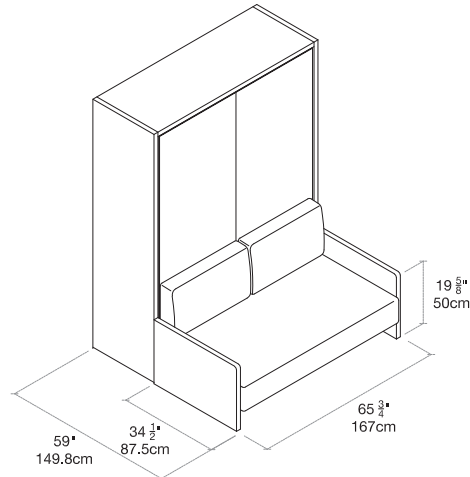

# Penelope 2 Book

Queen Vertical Sofa Wall Bed

resource

## FINISHES / OPTIONS

Components available in a wide variety of VOC-free matte lacquers and melamine finishes. Three exclusive mattress options. Mattress dimensions are 59" x 78 3/4" x 7" | 150 x 200 x 18 cm. Interior LED lighting available. Headboard upholstered in fabric or leather.