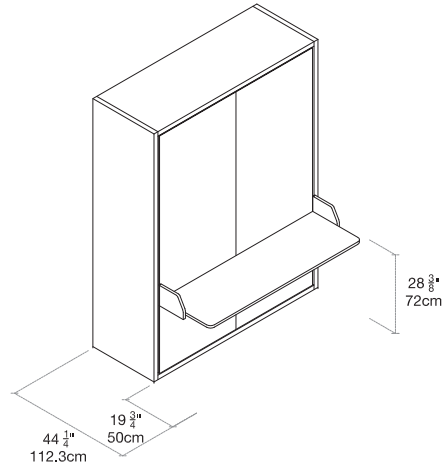

# Penelope 2 Book

Queen Vertical Sofa Wall Bed

resource

## FINISHES / OPTIONS

Components available in a wide variety of VOC-free matte lacquers and melamine finishes. Three exclusive mattress options. Mattress dimensions are 59" x 78 3/4" x 7" | 150 x 200 x 18 cm. Interior LED lighting available. Headboard upholstered in fabric or leather.