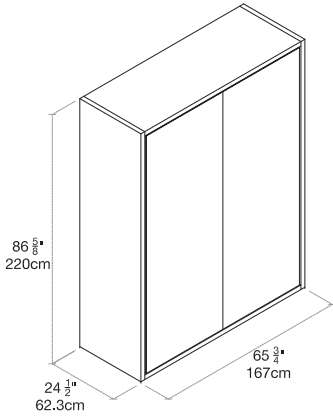

# Penelope 2 Book

Queen Vertical Sofa Wall Bed

resource

## FINISHES / OPTIONS

Components available in a wide variety of VOC-free matte lacquers and melamine finishes. Three exclusive mattress options. Mattress dimensions are 59" x 78 3/4" x 7" | 150 x 200 x 18 cm. Interior LED lighting available. Headboard upholstered in fabric or leather.