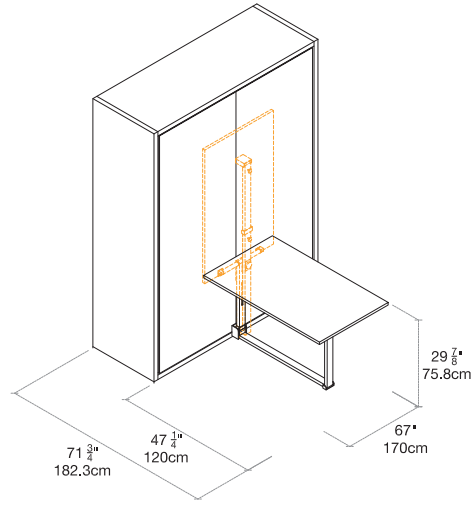

# Penelope 2 Book

Queen Vertical Sofa Wall Bed

resource

## FINISHES / OPTIONS

Components available in a wide variety of VOC-free matte lacquers and melamine finishes. Three exclusive mattress options. Mattress dimensions are 59" x 78 3/4" x 7" | 150 x 200 x 18 cm. Interior LED lighting available. Headboard upholstered in fabric or leather.