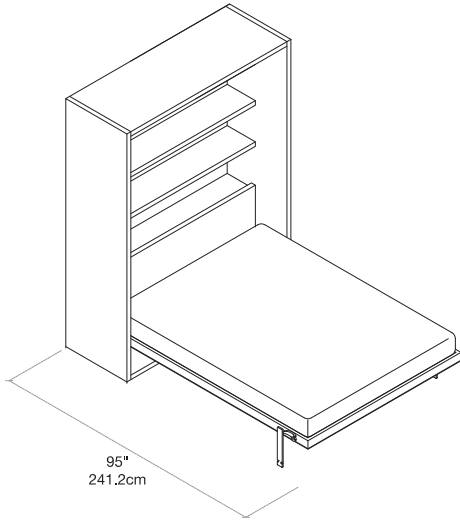

# Penelope 2 Book

Queen Vertical Sofa Wall Bed

resource

## FINISHES / OPTIONS

Components available in a wide variety of VOC-free matte lacquers and melamine finishes. Three exclusive mattress options. Mattress dimensions are 59" x 78 3/4" x 7" | 150 x 200 x 18 cm. Interior LED lighting available. Headboard upholstered in fabric or leather.