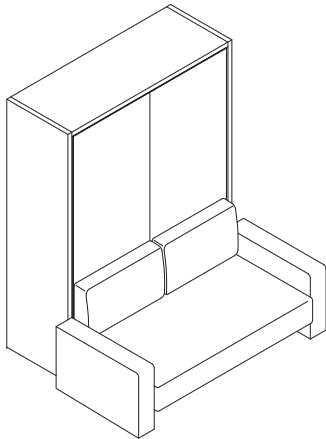

# Penelope 2 Book

Queen Vertical Sofa Wall Bed

resource

## FINISHES / OPTIONS

Components available in a wide variety of VOC-free matte lacquers and melamine finishes. Three exclusive mattress options. Mattress dimensions are 59" x 78 3/4" x 7" | 150 x 200 x 18 cm. Interior LED lighting available. Headboard upholstered in fabric or leather.