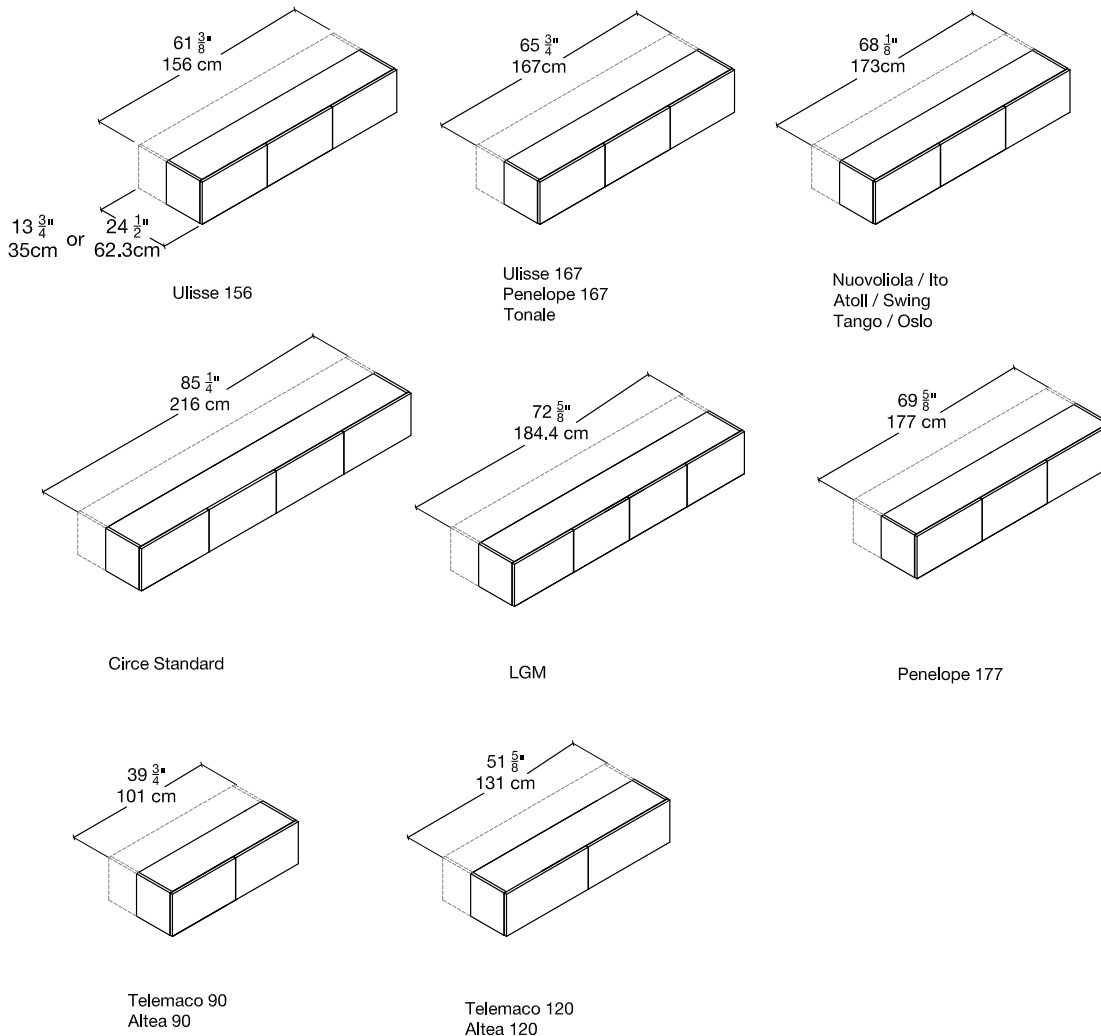

Upper Units

For Beds and Shelving

Upper Units

SPECS

Boiserie Uppers

Bed Uppers

OPTIONS

Components available in a wide variety of VOC-free matte lacquers and melamine finishes.