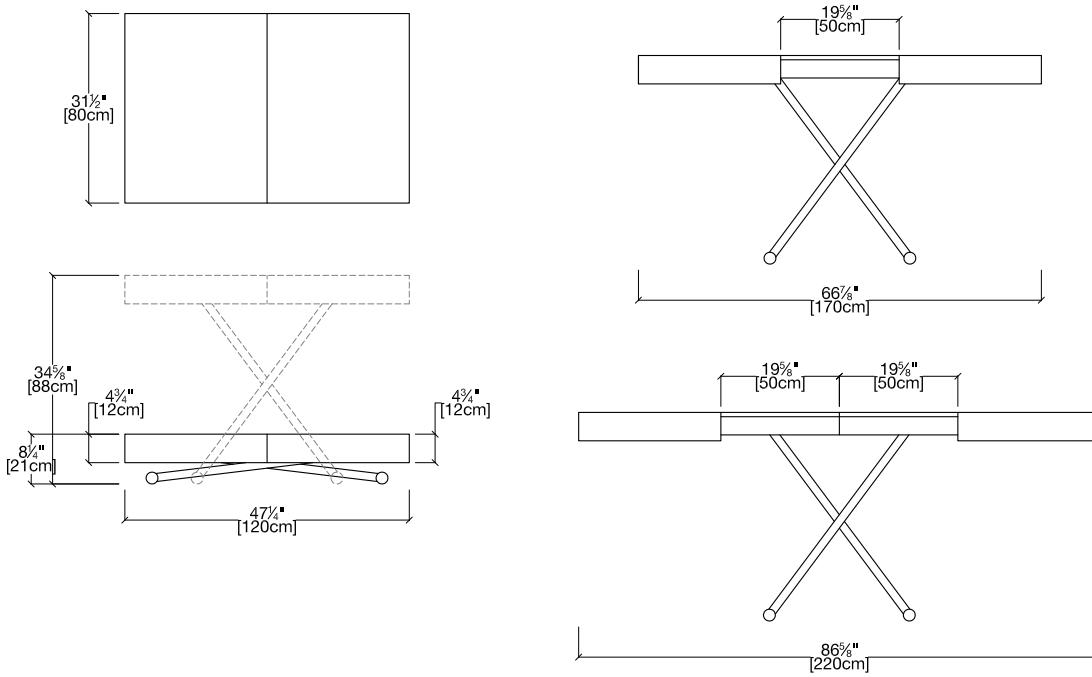

Cristallo

Transforming Coffee-to-Dining Table

Cristallo

SPECS

TOP FINISHES

Melamine

Mortar Look

Closed-Pore | Open-Pore Lacquer