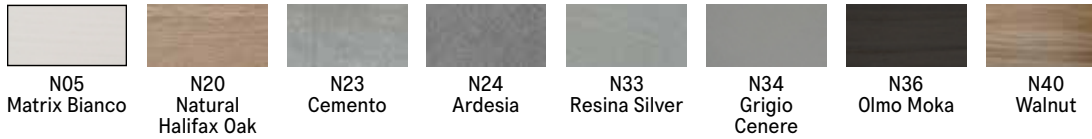

Cristallo

Transforming Coffee-to-Dining Table

Cristallo

SPECS

TOP FINISHES

Melamine

Mortar Look

Closed-Pore | Open-Pore Lacquer

Stained Wood Veneer

Metal

BASE FINISHES

Top also available in additional wood melamine and mortar look finishes.