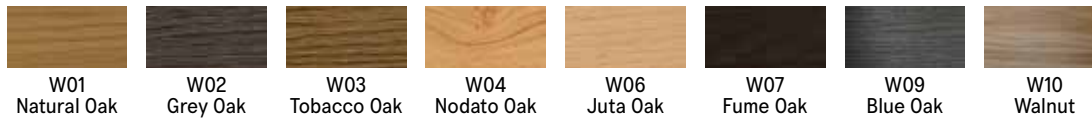

Cristallo

Transforming Coffee-to-Dining Table

Cristallo

SPECS

TOP FINISHES

Melamine

Mortar Look

Closed-Pore | Open-Pore Lacquer

Stained Wood Veneer

Metal

BASE FINISHES

Top also available in additional wood melamine and mortar look finishes.