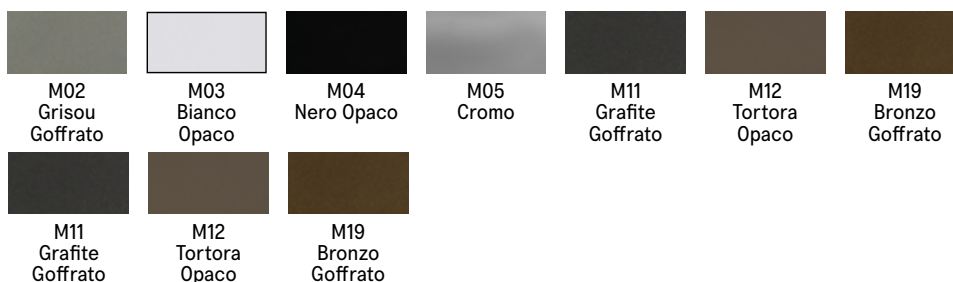

Cristallo

Transforming Coffee-to-Dining Table

Cristallo

SPECS

TOP FINISHES

Melamine

Mortar Look

Closed-Pore | Open-Pore Lacquer

Stained Wood Veneer

Metal

BASE FINISHES

Top also available in additional wood melamine and mortar look finishes.