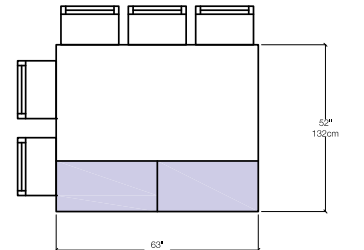

Plurimo

Dual-Direction Extendable Table

RESOURCE FURNITURE

SPACE. REINVENTED.®

Piccolo S

Piccolo R

Grande S

Grande R

Leg Options & Heights

Dining: 30"

Counter: 36"

Bar: 42"

Finishes

WG
Wenge

NC
Ash Stained
Walnut

TB
Ash Stained
Tobacco