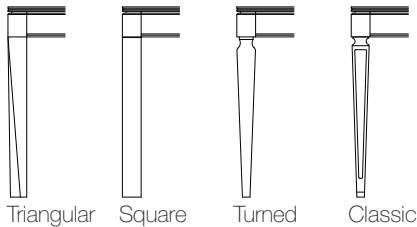

Plurimo

Dual-Direction Extendable Table

RESOURCE FURNITURE

SPACE. REINVENTED.®

Piccolo S

Piccolo R

Grande S

Grande R

Leg Options & Heights

Dining: 30"

Counter: 36"

Bar: 42"

Finishes

WG
Wenge

NC
Ash Stained
Walnut

TB
Ash Stained
Tobacco