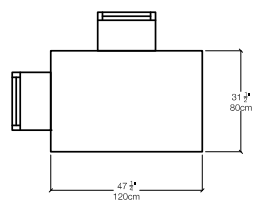

Plurimo

Dual-Direction Extendable Table

RESOURCE FURNITURE

SPACE. REINVENTED.®

Piccolo S

Piccolo R

Grande S

Grande R

Leg Options & Heights

Dining: 30"

Counter: 36"

Bar: 42"

Finishes

WG
Wenge

NC
Ash Stained
Walnut

TB
Ash Stained
Tobacco