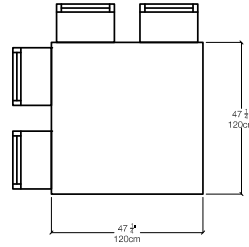

Plurimo

Dual-Direction Extendable Table

RESOURCE FURNITURE

SPACE. REINVENTED.®

Piccolo S

Piccolo R

Grande S

Grande R

Leg Options & Heights

Dining: 30"

Counter: 36"

Bar: 42"

Finishes

WG
Wenge

NC
Ash Stained
Walnut

TB
Ash Stained
Tobacco