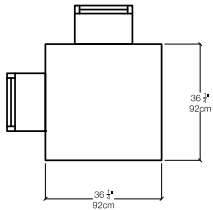

Plurimo

Dual-Direction Extendable Table

RESOURCE FURNITURE

SPACE. REINVENTED.®

Piccolo S

Piccolo R

Grande S

Grande R

Leg Options & Heights

Dining: 30"

Counter: 36"

Bar: 42"

Finishes

WG
Wenge

NC
Ash Stained
Walnut

TB
Ash Stained
Tobacco