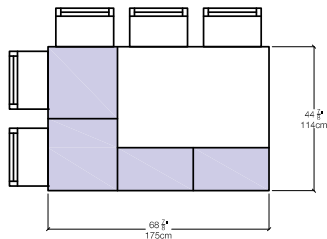

Plurimo

Dual-Direction Extendable Table

RESOURCE FURNITURE

SPACE. REINVENTED.®

Piccolo S

Piccolo R

Grande S

Grande R

Leg Options & Heights

Dining: 30"

Counter: 36"

Bar: 42"

Finishes

WG
Wenge

NC
Ash Stained
Walnut

TB
Ash Stained
Tobacco