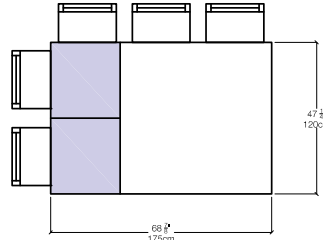

Plurimo

Dual-Direction Extendable Table

RESOURCE FURNITURE

SPACE. REINVENTED.®

Piccolo S

Piccolo R

Grande S

Grande R

Leg Options & Heights

Dining: 30"

Counter: 36"

Bar: 42"

Finishes

WG
Wenge

NC
Ash Stained
Walnut

TB
Ash Stained
Tobacco