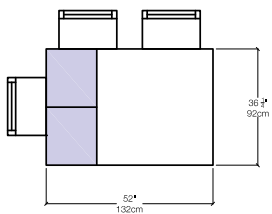

Plurimo

Dual-Direction Extendable Table

RESOURCE FURNITURE

SPACE. REINVENTED.®

Piccolo S

Piccolo R

Grande S

Grande R

Leg Options & Heights

Dining: 30"

Counter: 36"

Bar: 42"

Finishes

WG
Wenge

NC
Ash Stained
Walnut

TB
Ash Stained
Tobacco