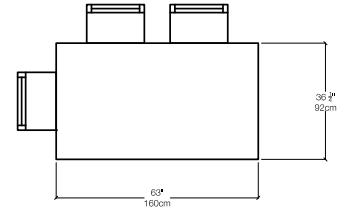

Plurimo

Dual-Direction Extendable Table

RESOURCE FURNITURE

SPACE. REINVENTED.®

Piccolo S

Piccolo R

Grande S

Grande R

Leg Options & Heights

Dining: 30"

Counter: 36"

Bar: 42"

Finishes

WG
Wenge

NC
Ash Stained
Walnut

TB
Ash Stained
Tobacco