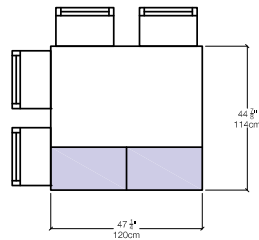

Plurimo

Dual-Direction Extendable Table

RESOURCE FURNITURE

SPACE. REINVENTED.®

Piccolo S

Piccolo R

Grande S

Grande R

Leg Options & Heights

Dining: 30"

Counter: 36"

Bar: 42"

Finishes

WG
Wenge

NC
Ash Stained
Walnut

TB
Ash Stained
Tobacco