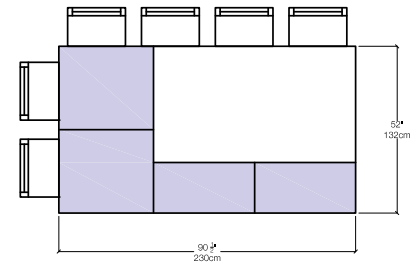

Plurimo

Dual-Direction Extendable Table

RESOURCE FURNITURE

SPACE. REINVENTED.®

Piccolo S

Piccolo R

Grande S

Grande R

Leg Options & Heights

Dining: 30"

Counter: 36"

Bar: 42"

Finishes

WG
Wenge

NC
Ash Stained
Walnut

TB
Ash Stained
Tobacco