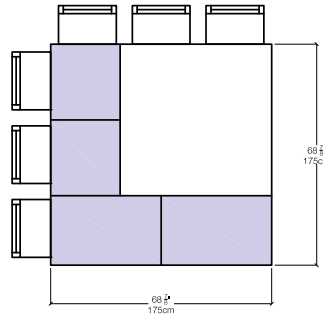

Plurimo

Dual-Direction Extendable Table

RESOURCE FURNITURE

SPACE. REINVENTED.®

Piccolo S

Piccolo R

Grande S

Grande R

Leg Options & Heights

Dining: 30"

Counter: 36"

Bar: 42"

Finishes

WG
Wenge

NC
Ash Stained
Walnut

TB
Ash Stained
Tobacco