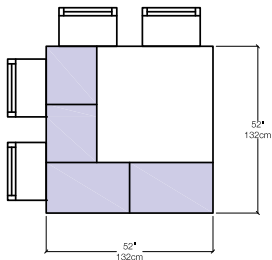

Plurimo

Dual-Direction Extendable Table

RESOURCE FURNITURE

SPACE. REINVENTED.®

Piccolo S

Piccolo R

Grande S

Grande R

Leg Options & Heights

Dining: 30"

Counter: 36"

Bar: 42"

Finishes

WG
Wenge

NC
Ash Stained
Walnut

TB
Ash Stained
Tobacco