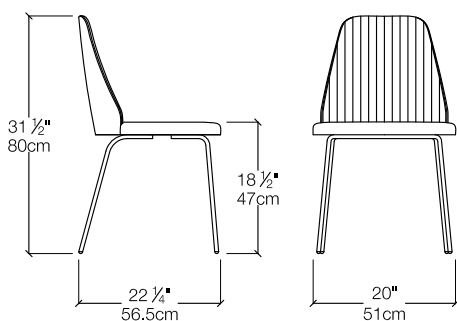

Break Chair

Dining Chair and Armchair

Break Chair

Vancouver
Mexico City
Toronto
Calgary
San Francisco
Washington, D.C.
New York
Los Angeles

SPECS

OPTIONS

Chair available fully upholstered, or with back in beechwood (natural, stained, or matte lacquered). Quilted front.
Available in a wide variety of fabrics and leathers.
Three base options: beechwood-covered metal legs, satin-chromed metal legs, or satin-chromed four-pronged swivel base.