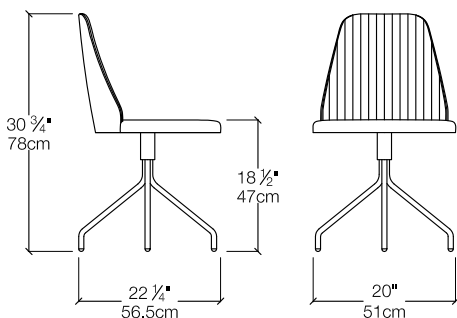

Break Chair

Dining Chair and Armchair

Break Chair

Vancouver
Mexico City
Toronto
Calgary
San Francisco
Washington, D.C.
New York
Los Angeles

SPECS

OPTIONS

Chair available fully upholstered, or with back in beechwood (natural, stained, or matte lacquered). Quilted front.
Available in a wide variety of fabrics and leathers.
Three base options: beechwood-covered metal legs, satin-chromed metal legs, or satin-chromed four-pronged swivel base.