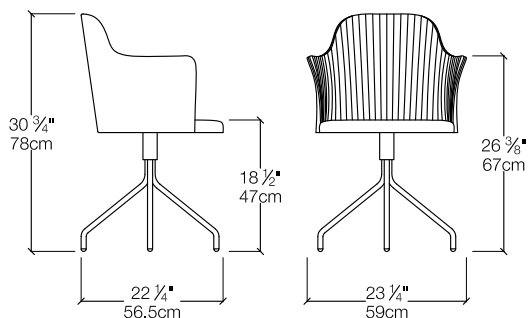

Break Chair

Dining Chair and Armchair

Break Chair

Vancouver
Mexico City
Toronto
Calgary
San Francisco
Washington, D.C.
New York
Los Angeles

SPECS

OPTIONS

Chair available fully upholstered, or with back in beechwood (natural, stained, or matte lacquered). Quilted front.
Available in a wide variety of fabrics and leathers.
Three base options: beechwood-covered metal legs, satin-chromed metal legs, or satin-chromed four-pronged swivel base.