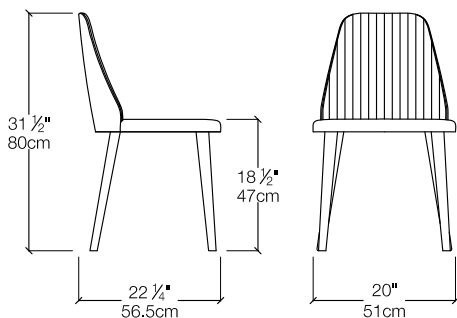

Break Chair

Dining Chair and Armchair

Break Chair

Vancouver
Mexico City
Toronto
Calgary
San Francisco
Washington, D.C.
New York
Los Angeles

SPECS

OPTIONS

Chair available fully upholstered, or with back in beechwood (natural, stained, or matte lacquered). Quilted front.
Available in a wide variety of fabrics and leathers.
Three base options: beechwood-covered metal legs, satin-chromed metal legs, or satin-chromed four-pronged swivel base.