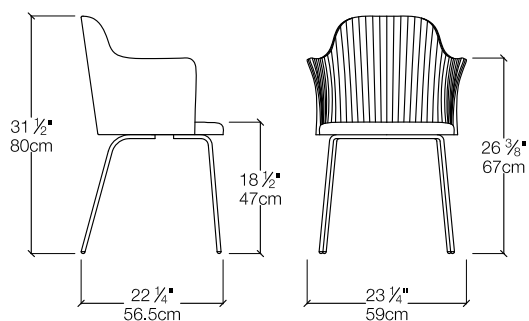

Break Chair

Dining Chair and Armchair

Break Chair

Vancouver
Mexico City
Toronto
Calgary
San Francisco
Washington, D.C.
New York
Los Angeles

SPECS

OPTIONS

Chair available fully upholstered, or with back in beechwood (natural, stained, or matte lacquered). Quilted front.
Available in a wide variety of fabrics and leathers.
Three base options: beechwood-covered metal legs, satin-chromed metal legs, or satin-chromed four-pronged swivel base.