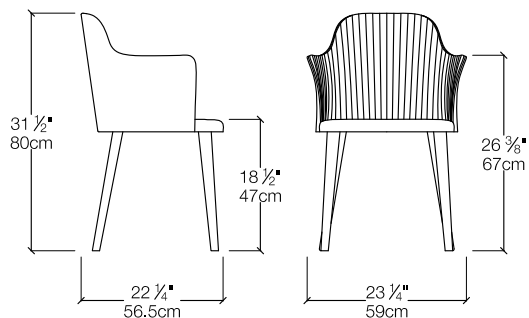

Break Chair

Dining Chair and Armchair

Break Chair

Vancouver
Mexico City
Toronto
Calgary
San Francisco
Washington, D.C.
New York
Los Angeles

SPECS

OPTIONS

Chair available fully upholstered, or with back in beechwood (natural, stained, or matte lacquered). Quilted front.
Available in a wide variety of fabrics and leathers.
Three base options: beechwood-covered metal legs, satin-chromed metal legs, or satin-chromed four-pronged swivel base.