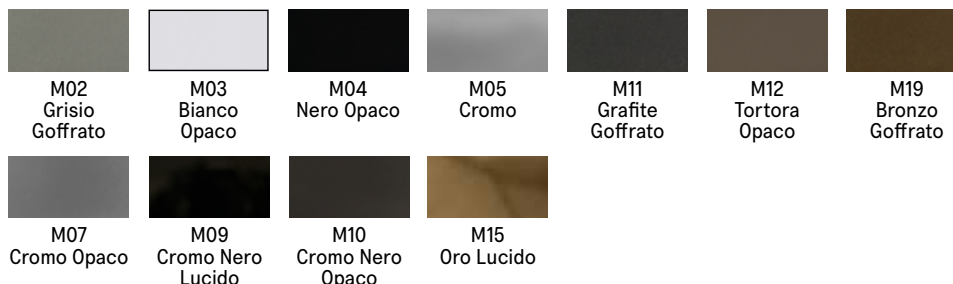

## TOP FINISHES

### Melamine

### Closed-Pore | Open-Pore Lacquer

## BASE FINISHES

Top also available in a variety of ceramics, mortar look finishes, and high gloss white lacquer.

resource