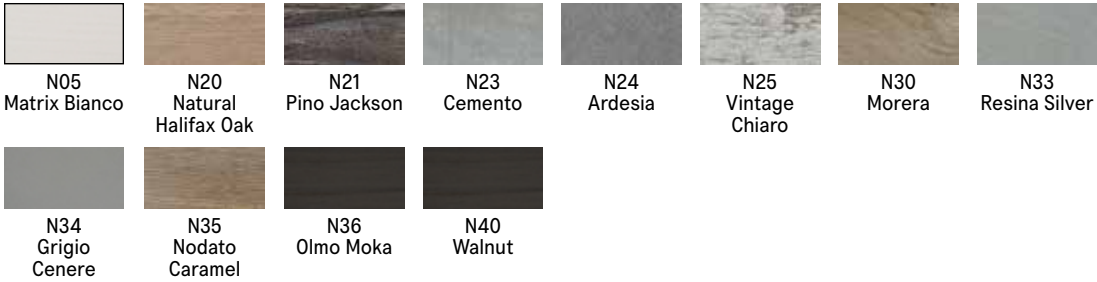

Genie

Height-Adjustable Coffee Table

Resource

Genie

SPECS

TOP FINISHES

Melamine

Open-Pore Lacquer

Stained Oak Veneer

Metal

BASE FINISHES

Top also available in a variety of mortar look finishes.