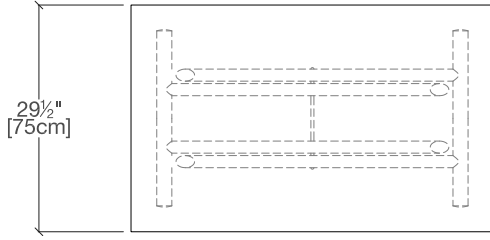

Genie

Height-Adjustable Coffee Table

Resource

Genie

SPECS

TOP FINISHES

Melamine

Open-Pore Lacquer