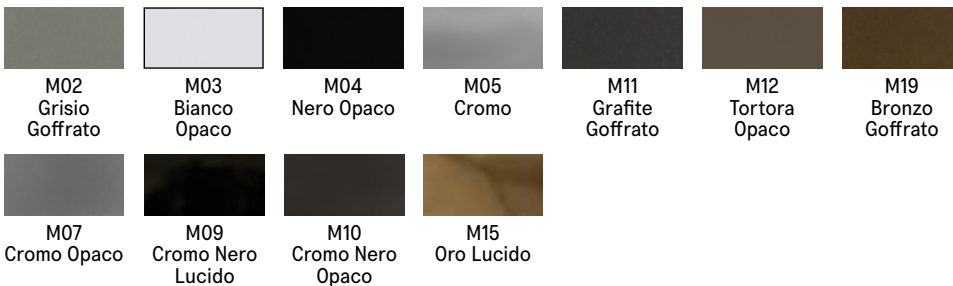

Genie

Height-Adjustable Coffee Table

Resource

Genie

SPECS

TOP FINISHES

Melamine

Open-Pore Lacquer

Stained Oak Veneer

Metal

BASE FINISHES

Top also available in a variety of mortar look finishes.