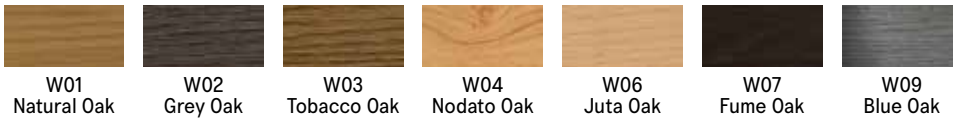

Genie

Height-Adjustable Coffee Table

Resource

Genie

SPECS

TOP FINISHES

Melamine

Open-Pore Lacquer

Stained Oak Veneer

Metal

BASE FINISHES

Top also available in a variety of mortar look finishes.