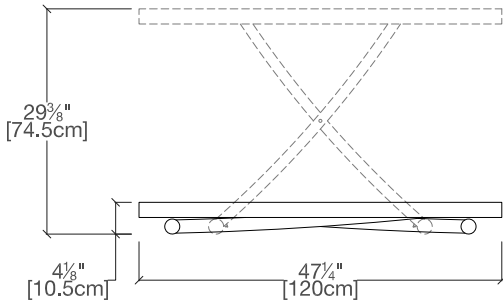

Genie

Height-Adjustable Coffee Table

Resource

Genie

SPECS

TOP FINISHES

Melamine

Open-Pore Lacquer