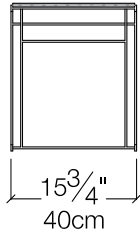

Glam Tables

Vancouver
Mexico City
Toronto
Calgary
San Francisco
Washington, D.C.
New York
Los Angeles

SPECS

Side Table