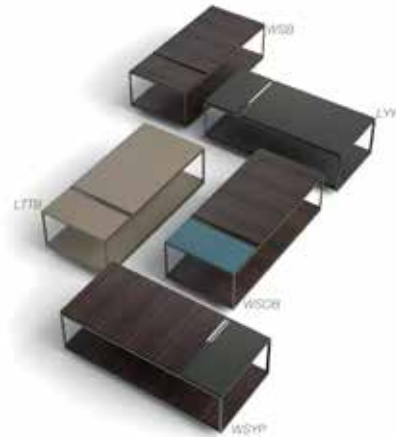

Glam Tables

Coffee, Side, and End Tables

Glam Tables

Vancouver
Mexico City
Toronto
Calgary
San Francisco
Washington, D.C.
New York
Los Angeles

SPECS

Side Table

Coffee Table

Round Side Table

FINISHES

Coffee Table

- WSSB Frame: Bronze _ Top: Spessart Oak Veneer
- WSOB Frame: Bronze _ Top: Spessart Oak Veneer & Ottanio Laquered
- WSYP Frame: Peltro _ Top: Spessart Oak Veneer & Smokey Grey Lacquer
- LTTB Frame: Bronze _ Top: Taupe Laquered
- LYYP Frame: Peltro _ Top: Smokey Grey Lacquer

Side Table

- WSB Frame: Bronze _ Top: Spessart Oak Veneer
- LYP Frame: Pewter _ Top: Smokey Grey Lacquered

Round Side Table

Tops:

Base: Bronze, Pewter or Peltro.