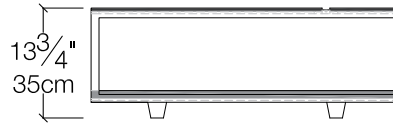

Glam Tables

Vancouver
Mexico City
Toronto
Calgary
San Francisco
Washington, D.C.
New York
Los Angeles

SPECS

Side Table