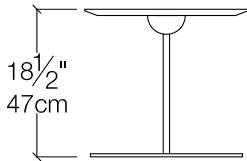

Round Side Table

FINISHES

Coffee Table

- WSSB Frame: Bronze _ Top: Spessart Oak Veneer
- WSOB Frame: Bronze _ Top: Spessart Oak Veneer & Ottanio Laquered
- WSYP Frame: Peltro _ Top: Spessart Oak Veneer & Smokey Grey Lacquer
- LTTB Frame: Bronze _ Top: Taupe Laquered
- LYYP Frame: Peltro _ Top: Smokey Grey Lacquer

Side Table

- WSB Frame: Bronze _ Top: Spessart Oak Veneer
- LYP Frame: Pewter _ Top: Smokey Grey Lacquered