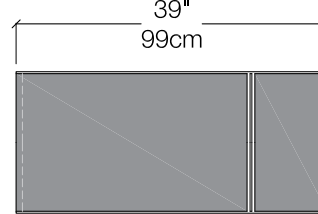

Glam Tables

Coffee, Side, and End Tables

Glam Tables

Vancouver
Mexico City
Toronto
Calgary
San Francisco
Washington, D.C.
New York
Los Angeles

SPECS

Side Table

Coffee Table

Round Side Table