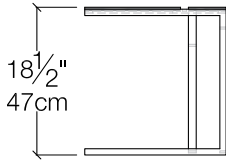

Glam Tables

Vancouver
Mexico City
Toronto
Calgary
San Francisco
Washington, D.C.
New York
Los Angeles

SPECS

Side Table