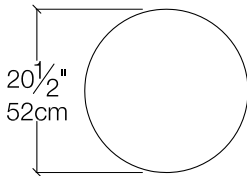

Coffee Table