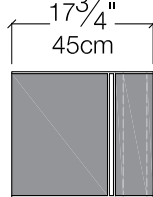

Glam Tables

Vancouver
Mexico City
Toronto
Calgary
San Francisco
Washington, D.C.
New York
Los Angeles

SPECS

Side Table