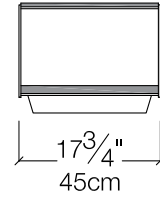

Glam Tables

Vancouver
Mexico City
Toronto
Calgary
San Francisco
Washington, D.C.
New York
Los Angeles

SPECS

Side Table