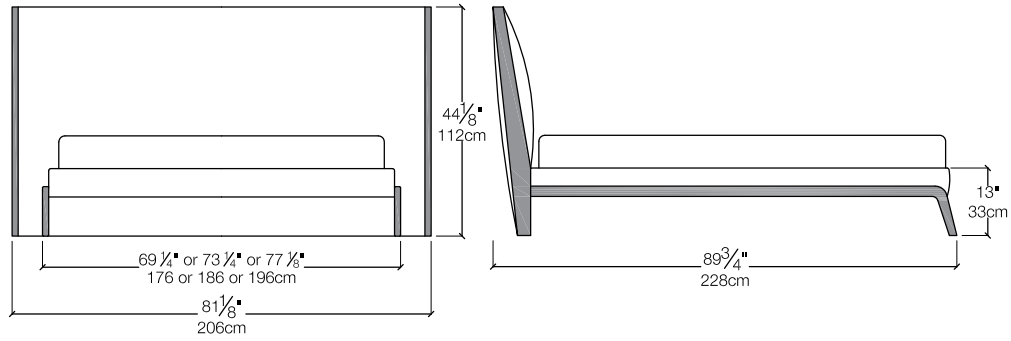

Indy

Platform Bed

Indy

SPECS

Mattress Dimensions
 Depth: $78\frac{3}{4}"$ | 200cm
 Three width options:
 $63"$ | 160cm
 $67"$ | 170
 $71"$ | 180

Mattress Dimensions
 Depth: $78\frac{3}{4}"$ | 200cm
 Two width options:
 $67"$ | 170
 $71"$ | 180