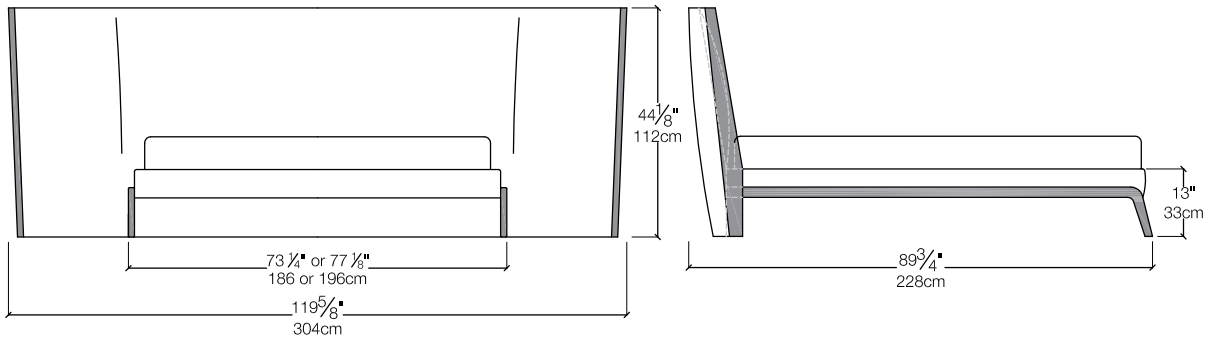

Indy

Platform Bed

Indy

SPECS

Mattress Dimensions
 Depth: $78\frac{3}{4}"$ | 200cm
 Three width options:
 $63"$ | 160cm
 $67"$ | 170
 $71"$ | 180

Mattress Dimensions
 Depth: $78\frac{3}{4}"$ | 200cm
 Two width options:
 $67"$ | 170
 $71"$ | 180