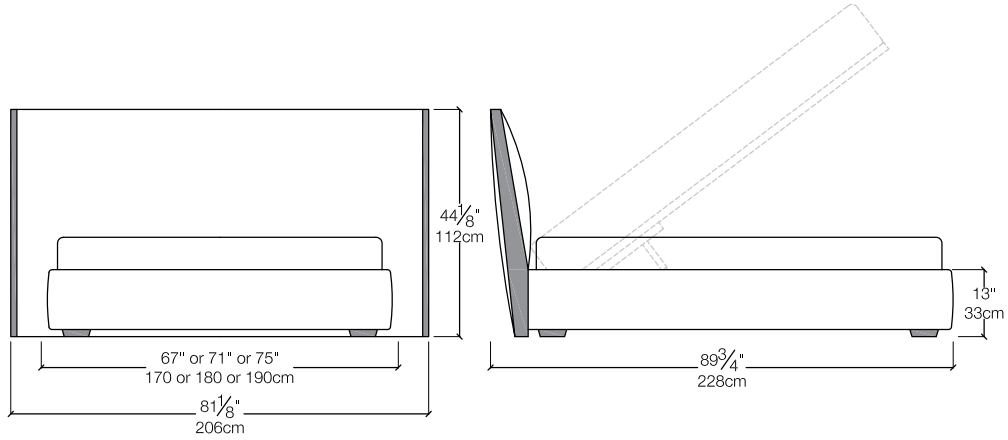

Indy Storage

Storage Bed

Indy Storage

Vancouver
Mexico City
Toronto
Calgary
San Francisco
Washington, D.C.
New York
Los Angeles

SPECS

Mattress Dimensions
Depth: $78\frac{3}{4}"$ | 200cm
Three width options:
 $63"$ | 160cm
 $67"$ | 170
 $71"$ | 180

Mattress Dimensions
Depth: $78\frac{3}{4}"$ | 200cm
Two width options:
 $67"$ | 170
 $71"$ | 180

FINISHES

Available in a variety of fabrics and leathers.
Fabrics can be completely removable, leather is fixed.
Side posts and hidden feet in solid wood (walnut or wenge finish).