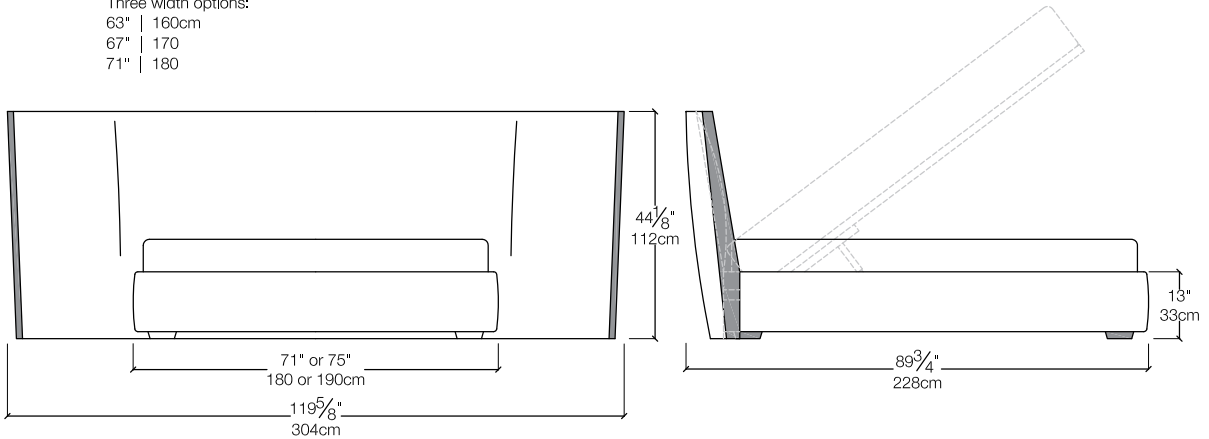

Indy Storage

Storage Bed

Indy Storage

Vancouver
Mexico City
Toronto
Calgary
San Francisco
Washington, D.C.
New York
Los Angeles

SPECS

Mattress Dimensions
Depth: $78\frac{3}{4}"$ | 200cm
Three width options:
 $63"$ | 160cm
 $67"$ | 170
 $71"$ | 180

Mattress Dimensions
Depth: $78\frac{3}{4}"$ | 200cm
Two width options:
 $67"$ | 170
 $71"$ | 180

FINISHES

Available in a variety of fabrics and leathers.
Fabrics can be completely removable, leather is fixed.
Side posts and hidden feet in solid wood (walnut or wenge finish).