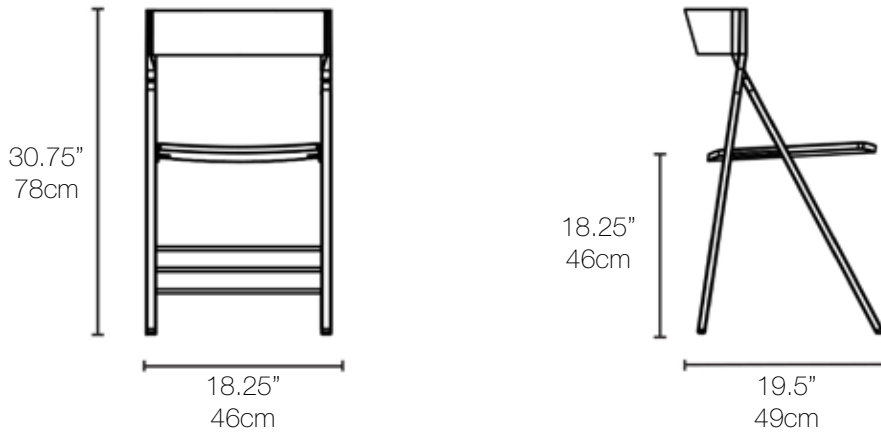

Arc

Folding Dining Chairs

Arc

SPECS

FINISHES

Seat & Back

T3
Natural Ash

T4
White Aniline
Ash