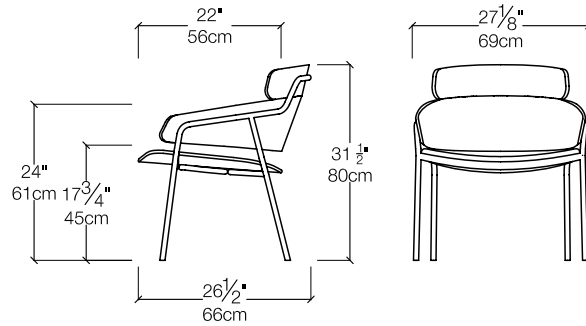

Strike - L (Lounge)