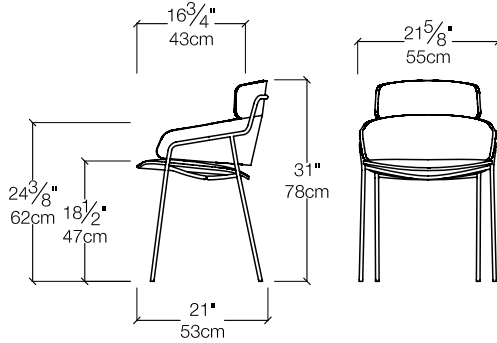

Strike Collection

Vancouver
Mexico City

Toronto
Calgary

San Francisco
Washington, D.C.

New York
Los Angeles

SPECS

Strike - P (Dining)