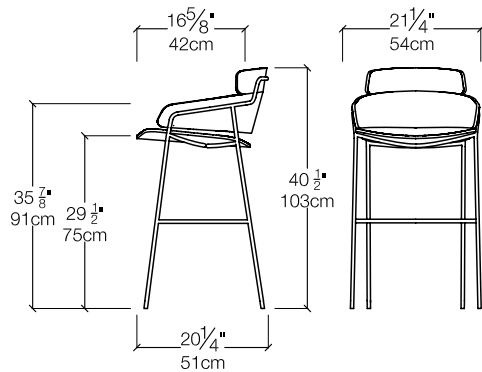

Strike - SG-4 (Bar)

FINISHES

Seat & Back: Fabric, ecoleather or leather in a variety of color choices.
Frame: Chrome or painted steel.

resource