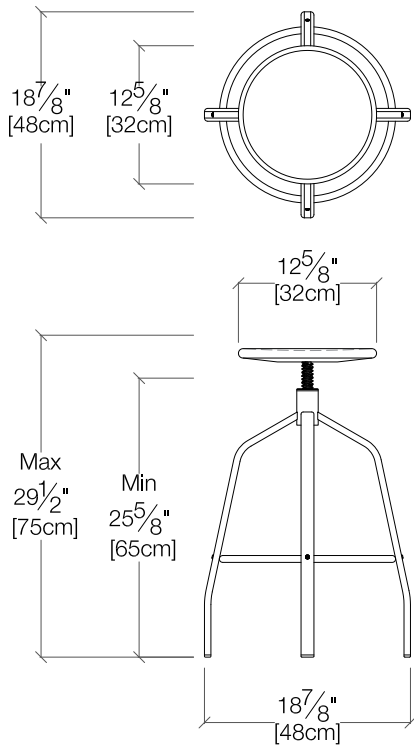

Vito

Height-Adjustable Stool

Vito

SPECS

FINISHES

Seat & Back

T3
Natural Ash

T4
White Aniline
Ash