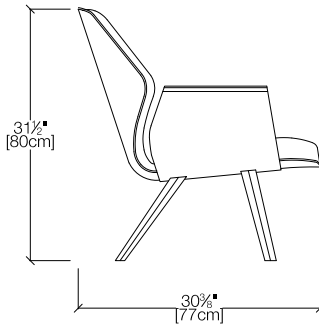

Ava (1690 SI)

Ava (1691 PI)

Ava Lounge

FINISHES

Legs

Wood

White Aniline
230

Beechwood
303