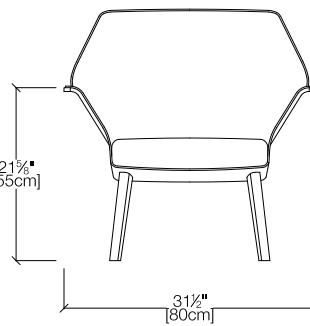

Ava (1690 SI)

Ava (1691 PI)

Ava Lounge

FINISHES

Legs

Wood

White Aniline
230

Beechwood
303