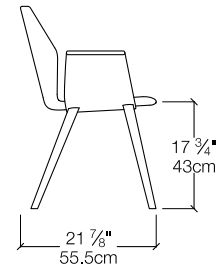

Ava (1690 SI)

Ava (1691 PI)

Ava Lounge

FINISHES

Legs

Wood

White Aniline
230

Beechwood
303