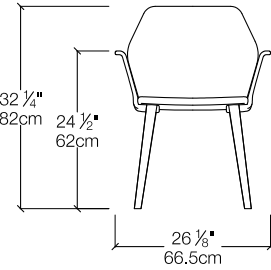

Ava (1690 SI)

Ava (1691 PI)

Ava Lounge

FINISHES

Legs

Wood

White Aniline
230

Beechwood
303