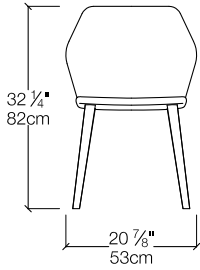

Ava (1690 SI)

Ava (1691 PI)

Ava Lounge

FINISHES

Legs

Wood

White Aniline
230

Beechwood
303