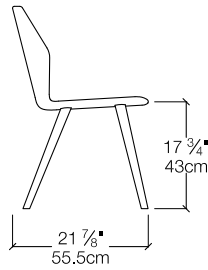

Ava (1690 SI)

Ava (1691 PI)

Ava Lounge

FINISHES

Legs

Wood

White Aniline
230

Beechwood
303