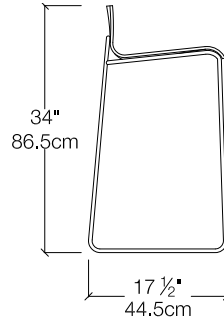

Bee Stool

Counter- or Bar-Height

Resource

Bee Stool

Vancouver
Mexico City

Toronto
Calgary

San Francisco
Washington, D.C.

New York
Los Angeles

SPECS

Counter 2574

Bar 2574

FINISHES

Seat Shell

Natural
Oak
103

Wenge
Stained Oak
146

Heat
Treated Oak
156