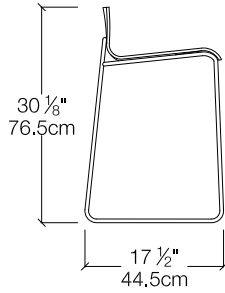

Bee Stool

Counter- or Bar-Height

Resource

Bee Stool

Vancouver
Mexico City

Toronto
Calgary

San Francisco
Washington, D.C.

New York
Los Angeles

SPECS

Counter 2574

Bar 2574

FINISHES

Seat Shell

Natural
Oak
103

Wenge
Stained Oak
146

Heat
Treated Oak
156