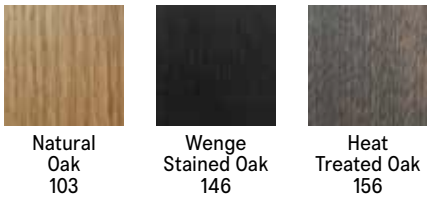

Thor

Expandable Dining Table

Thor

Vancouver
Mexico City
Toronto
Calgary
San Francisco
Washington, D.C.
New York
Los Angeles

SPECS

FINISHES

Open pore matte lacquer

Table includes two self-storing leaves with fold-down aprons for continuous profile.