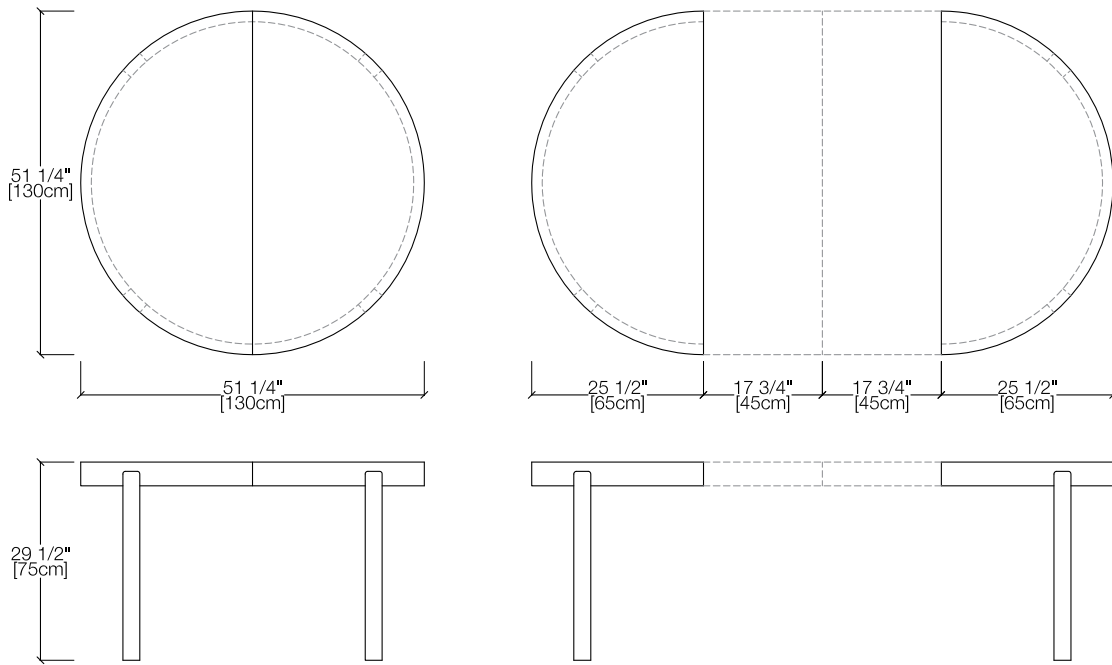

Thor

Expandable Dining Table

Thor

Vancouver
Mexico City
Toronto
Calgary
San Francisco
Washington, D.C.
New York
Los Angeles

SPECS

FINISHES

Open pore matte lacquer

Table includes two self-storing leaves with fold-down aprons for continuous profile.