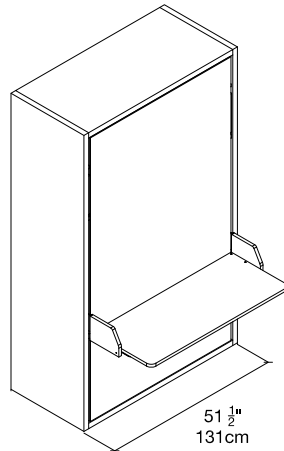

Altea Book Board

Deep Vertical Single or Intermediate Wall Bed with Desk

resource

Altea Book Board

Vancouver
Mexico City

Toronto
Calgary

San Francisco
Washington, D.C.

New York
Los Angeles

SPECS

Altea Book Board 90 (single)

Altea Book Board 120 (intermediate)

ALSO AVAILABLE

Altea Book (90 or 120)

Altea Book Sofa (90 or 120)

Altea Book Work (90 or 120)

FINISHES / OPTIONS

Standard versions: bed casing depth of 13 3/4" (35cm) no interior shelves.
Components available in a wide variety of VOC-free matte lacquers,
melamine finishes, wood veneer finishes, fabrics, and leathers.
Four exclusive mattress options.
Interior LED lighting.