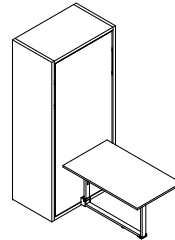

SPECS

Altea Book Board 90 (single)

Altea Book Board 120 (intermediate)

ALSO AVAILABLE

Altea Book (90 or 120)

Altea Book Sofa (90 or 120)

Altea Book Work (90 or 120)

FINISHES / OPTIONS

Standard versions: bed casing depth of 13 3/4" (35cm) no interior shelves.
Components available in a wide variety of VOC-free matte lacquers,
melamine finishes, wood veneer finishes, fabrics, and leathers.
Four exclusive mattress options.
Interior LED lighting.