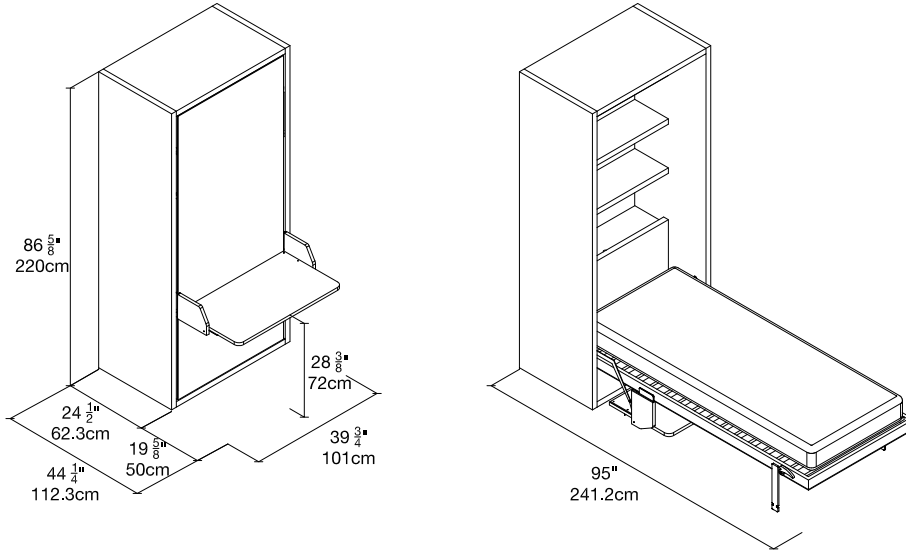

Altea Book Board

Deep Vertical Single or Intermediate Wall Bed with Desk

resource

Altea Book Board

Vancouver
Mexico City

Toronto
Calgary

San Francisco
Washington, D.C.

New York
Los Angeles

SPECS

Altea Book Board 90 (single)

Altea Book Board 120 (intermediate)

ALSO AVAILABLE

Altea Book (90 or 120)

Altea Book Sofa (90 or 120)

Altea Book Work (90 or 120)

FINISHES / OPTIONS

Standard versions: bed casing depth of 13 3/4" (35cm) no interior shelves.
Components available in a wide variety of VOC-free matte lacquers,
melamine finishes, wood veneer finishes, fabrics, and leathers.
Four exclusive mattress options.
Interior LED lighting.