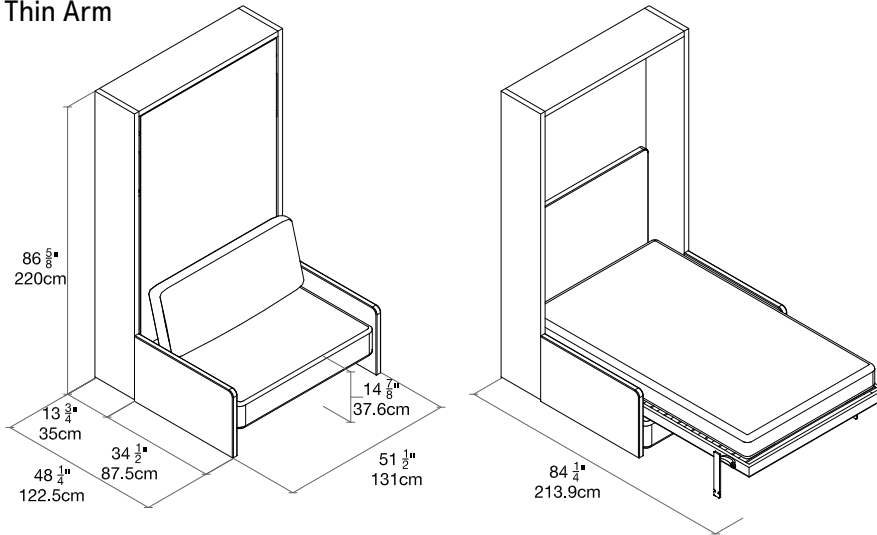

# Altea Sofa 120

Vancouver  
Mexico City

Toronto  
Calgary

San Francisco  
Washington, D.C.

New York  
Los Angeles

SPECS

Thin Arm

Wide Arm

ALSO AVAILABLE

Altea (90 or 120)

Altea Board (90 or 120)

Altea Dining (90 or 120)

FINISHES / OPTIONS

Book versions: bed casing depth of 24½" (62.3cm) with 3 interior shelves.  
Components available in a wide variety of VOC-free matte lacquers,  
melamine finishes, wood veneer finishes, fabrics, and leathers.  
Four exclusive mattress options.  
Interior LED lighting.