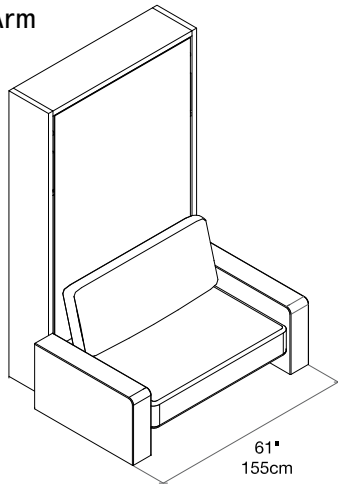

# Altea Sofa 120

Vancouver  
Mexico City

Toronto  
Calgary

San Francisco  
Washington, D.C.

New York  
Los Angeles

SPECS

Thin Arm

Wide Arm

ALSO AVAILABLE

Altea (90 or 120)

Altea Board (90 or 120)

Altea Dining (90 or 120)

FINISHES / OPTIONS

Book versions: bed casing depth of 24½" (62.3cm) with 3 interior shelves.  
Components available in a wide variety of VOC-free matte lacquers,  
melamine finishes, wood veneer finishes, fabrics, and leathers.  
Four exclusive mattress options.  
Interior LED lighting.