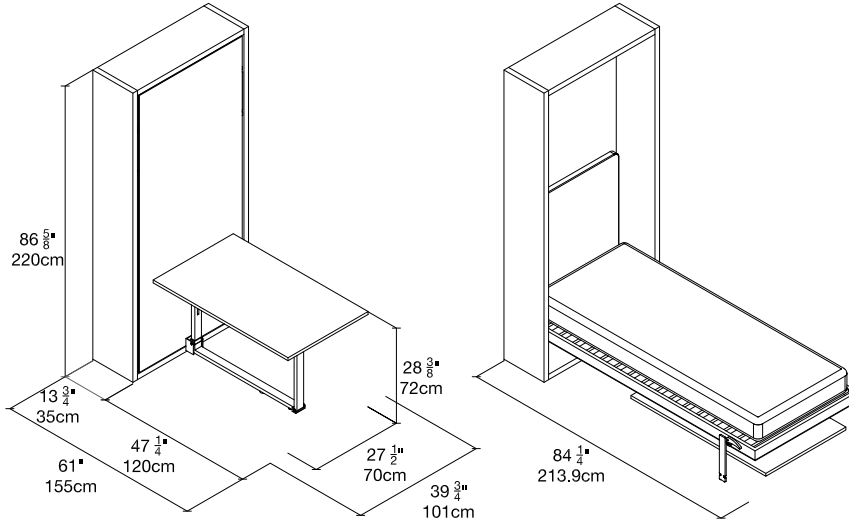

Altea Work

Vertical Single or Intermediate Wall Bed with Lift Up Table

Altea Work

Vancouver
Mexico City
Toronto
Calgary
San Francisco
Washington, D.C.
New York
Los Angeles

SPECS

Altea Work 90 (single)

Altea Work 120 (intermediate)

ALSO AVAILABLE

Altea (90 or 120)

Altea Sofa (90 or 120)

Altea Board (90 or 120)

FINISHES / OPTIONS

Book versions: bed casing depth of 24½" (62.3cm) with 3 interior shelves.
Components available in a wide variety of VOC-free matte lacquers,
melamine finishes, wood veneer finishes, fabrics, and leathers.
Four exclusive mattress options.
Interior LED lighting.