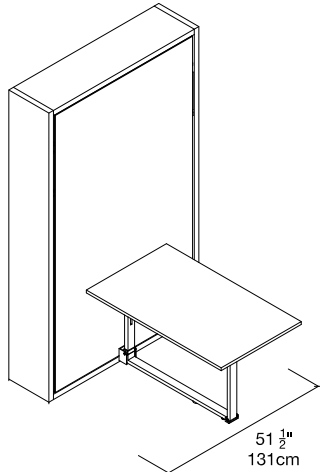

Altea Work

Vertical Single or Intermediate Wall Bed with Lift Up Table

Altea Work

Vancouver
Mexico City
Toronto
Calgary
San Francisco
Washington, D.C.
New York
Los Angeles

SPECS

Altea Work 90 (single)

Altea Work 120 (intermediate)

ALSO AVAILABLE

Altea (90 or 120)

Altea Sofa (90 or 120)

Altea Board (90 or 120)

FINISHES / OPTIONS

Book versions: bed casing depth of 24½" (62.3cm) with 3 interior shelves.
Components available in a wide variety of VOC-free matte lacquers,
melamine finishes, wood veneer finishes, fabrics, and leathers.
Four exclusive mattress options.
Interior LED lighting.