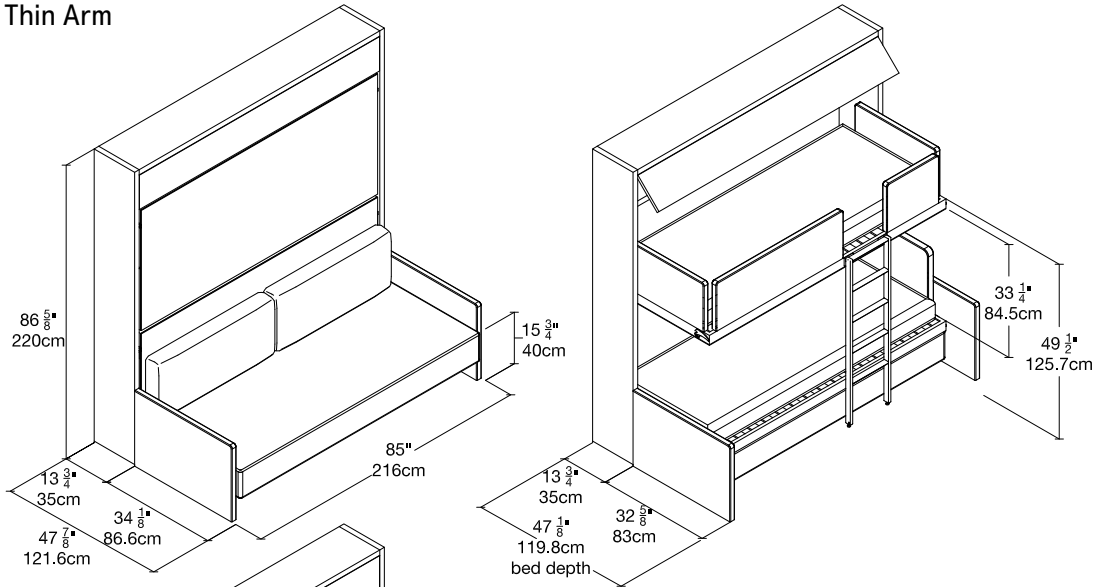

Kali Duo Sofa

Single Horizontal Bunk Beds with Sofa

Kali Duo Sofa

Vancouver
Mexico City
Toronto
Calgary
San Francisco
Washington, D.C.
New York
Los Angeles

SPECS

Thin Arm

Wide Arm

ALSO AVAILABLE

Kali Duo

Kali Duo Board

FINISHES / OPTIONS

Components available in a wide variety of VOC-free matte lacquers, melamine finishes, wood veneer finishes, fabrics, and leathers.
Available without upper tilt-up door (height of 76 1/2" | 194.3cm)
Four exclusive mattress options.
Interior LED lighting.
Flip-up headboard.