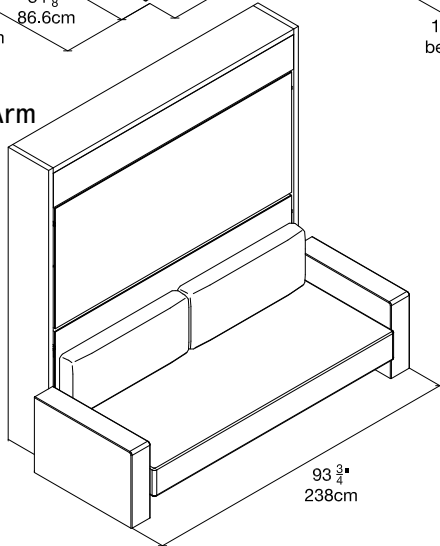

Kali Duo Sofa

Single Horizontal Bunk Beds with Sofa

Kali Duo Sofa

Vancouver
Mexico City
Toronto
Calgary
San Francisco
Washington, D.C.
New York
Los Angeles

SPECS

Thin Arm

Wide Arm

ALSO AVAILABLE

Kali Duo

Kali Duo Board

FINISHES / OPTIONS

Components available in a wide variety of VOC-free matte lacquers, melamine finishes, wood veneer finishes, fabrics, and leathers.
Available without upper tilt-up door (height of 76 1/2" | 194.3cm)
Four exclusive mattress options.
Interior LED lighting.
Flip-up headboard.