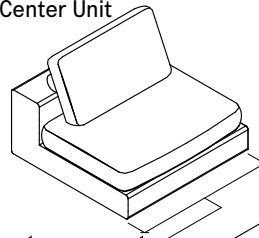

Modular Components

Center Unit

$27\frac{1}{2}"$ or $34"$ or $42\frac{1}{2}"$
70cm | 86cm | 108cm