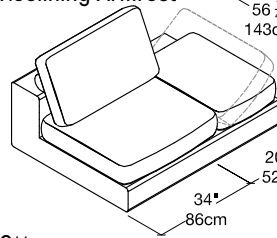

End Unit with Reclining Armrest

$56\frac{1}{4}"$
143cm