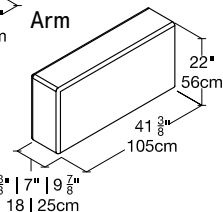

Arm

FINISHES / OPTIONS

All models available for left or right side directions.
Modular arrangements must end with an end unit or armrest.
Components available in a wide variety of VOC-free matte lacquers, melamine finishes, wood veneer finishes, fabrics, and leathers.
Four exclusive mattress options, Interior LED lighting, Headboard, Armrest tray.

RESOURCE