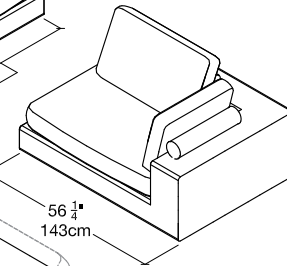

Tango Sectional

Vancouver
Mexico City
Toronto
Calgary
San Francisco
Washington, D.C.
New York
Los Angeles

SPECS

Modular Components

Center Unit

$27\frac{1}{2}"$ or $34"$ or $42\frac{1}{2}"$
70cm | 86cm | 108cm

End Unit with Reclining Armrest

$56\frac{1}{4}"$
143cm

Ottomans

$15\frac{3}{8}"$
40cm

$31\frac{1}{2}"$ or $41\frac{1}{2}"$
80 or 105cm

$41\frac{1}{2}"$
105cm

End Unit

Arm

FINISHES / OPTIONS

All models available for left or right side directions.
Modular arrangements must end with an end unit or armrest.
Components available in a wide variety of VOC-free matte lacquers, melamine finishes, wood veneer finishes, fabrics, and leathers.
Four exclusive mattress options, Interior LED lighting, Headboard, Armrest tray.

RESOURCE