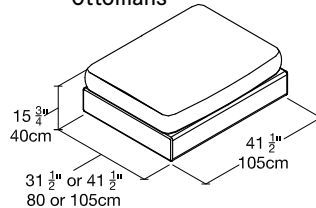

Ottomans

$15\frac{3}{8}"$
40cm

$31\frac{1}{2}"$ or $41\frac{1}{2}"$
80 or 105cm

$41\frac{1}{2}"$
105cm