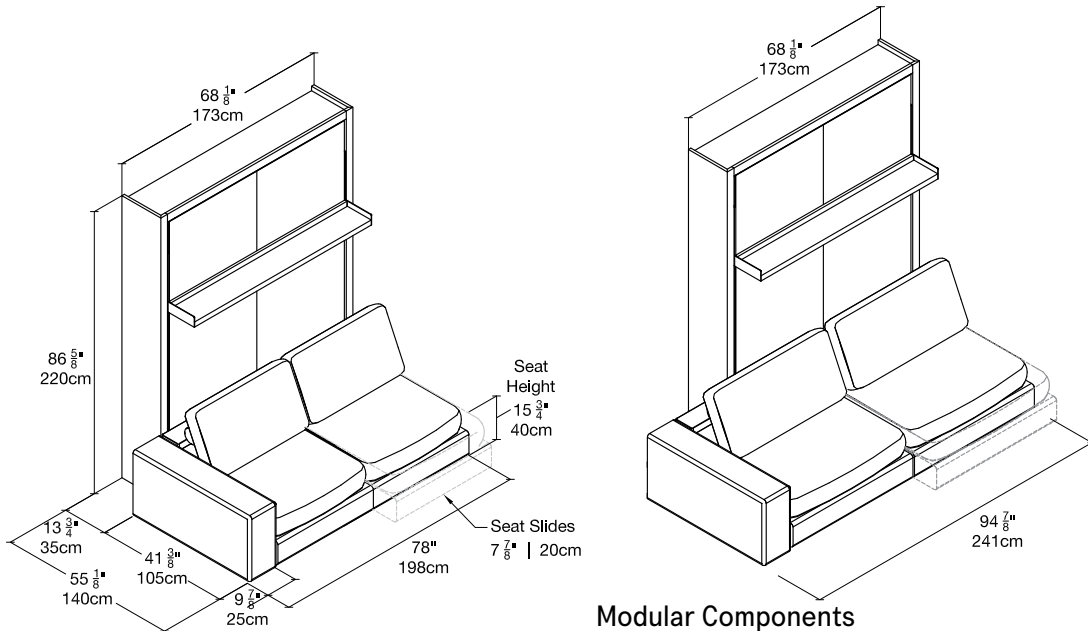

Tango Sectional

Vancouver
Mexico City
Toronto
Calgary
San Francisco
Washington, D.C.
New York
Los Angeles

SPECS