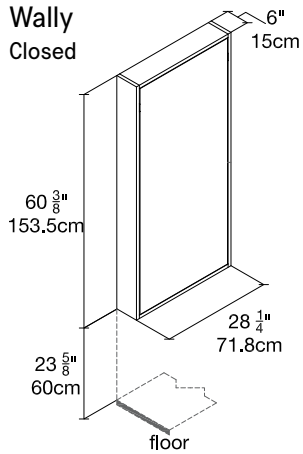

Wally

Wall-Mounted, Drop-Leaf Table

Wally

Vancouver
Mexico City

Toronto
Calgary

San Francisco
Washington, D.C.

New York
Los Angeles

SPECS

Wally 1

Magnetic back panel with reconfigurable magnetic inner shelves, hidden compartment with wire management

Wally 2

Wooden back panel and two fixed inner shelves, hidden compartment with wire management