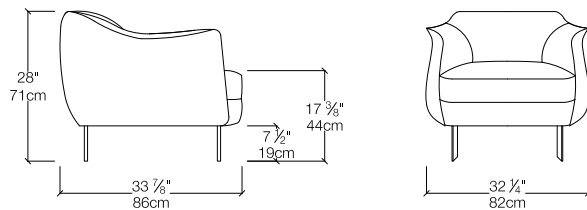

SPECS

Low-Arm Dining Chair

High-Arm Dining Chair

High Back Lounge Chair

Low Back Lounge Chair

FINISHES

Available in five different grades of leather.
Feet: Chrome or blackened chrome.

RESOURCE