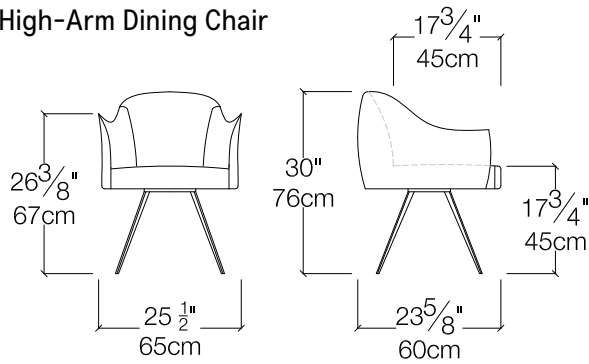

SPECS

Low-Arm Dining Chair

High-Arm Dining Chair

High Back Lounge Chair

Low Back Lounge Chair

FINISHES

Available in five different grades of leather.
Feet: Chrome or blackened chrome.

RESOURCE