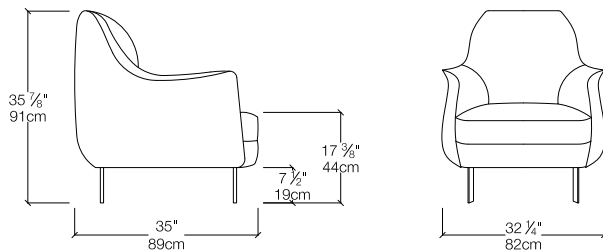

SPECS

Low-Arm Dining Chair

High-Arm Dining Chair

High Back Lounge Chair

Low Back Lounge Chair

FINISHES

Available in five different grades of leather.
Feet: Chrome or blackened chrome.

RESOURCE