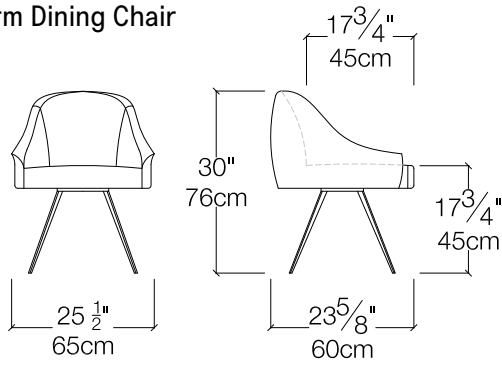

SPECS

Low-Arm Dining Chair

High-Arm Dining Chair

High Back Lounge Chair

Low Back Lounge Chair

FINISHES

Available in five different grades of leather.
Feet: Chrome or blackened chrome.

RESOURCE