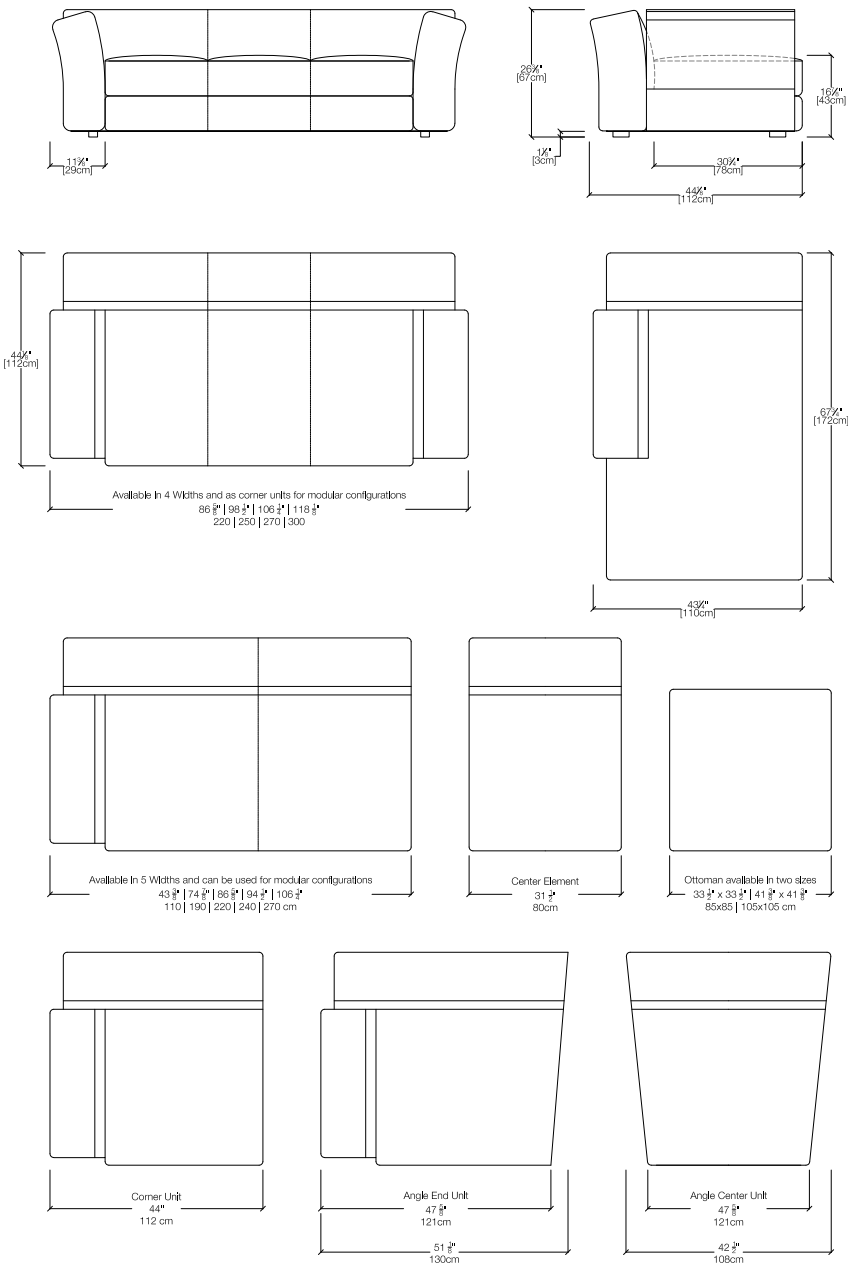

Flower Sofa

Sofa and Sectional

Resource

Flower Sofa

SPECS

FINISHES

Back cushions available with front and back in laser-engraved Carezza or Natural Velour leather.
 Available in a wide variety of fabrics and six grades of leather.
 Polished chrome base trim.