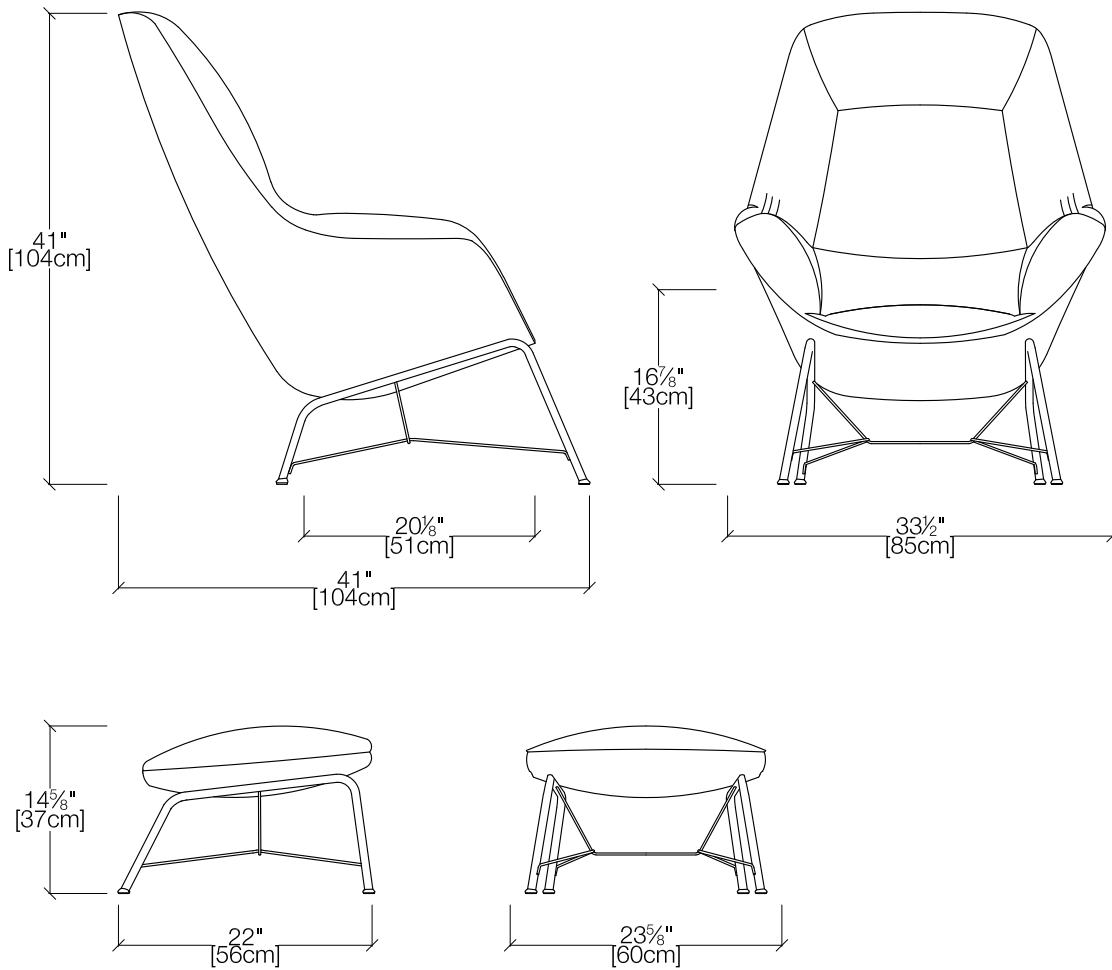

Prelude

Lounge Chair

Prelude

Vancouver
Mexico City
Toronto
Calgary
San Francisco
Washington, D.C.
New York
Los Angeles

SPECS

FINISHES

Available in a wide variety of fabrics and leathers.
Legs: blackened chrome or black lacquer.
Leather-upholstered back with fabric front.