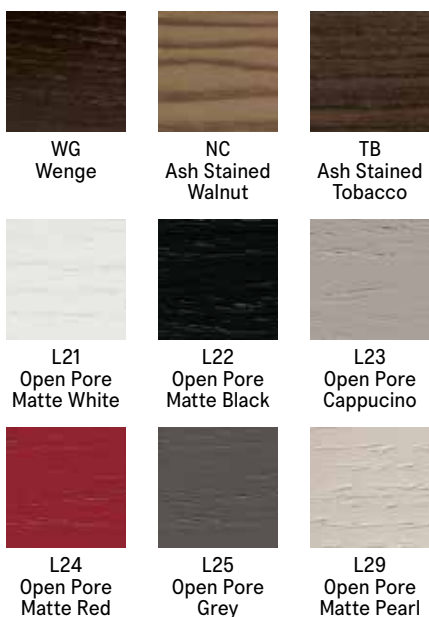

Byron

Dining Chair

Byron

SPECS

FINISHES

Structure in solid ash.
Available in a wide variety of fabric, eco pelle, or leather.

New York
Los Angeles

San Francisco
Washington, D.C.