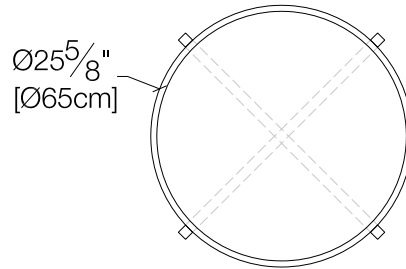

Gong

Coffee / End Tables

Gong

SPECS

FINISHES

FN
Ash Natural

NC
Ash Stained
Walnut

TB
Ash Stained
Tobacco