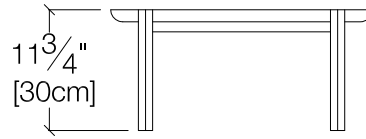

Gong

Coffee / End Tables

Gong

SPECS

FINISHES

FN
Ash Natural

NC
Ash Stained
Walnut

TB
Ash Stained
Tobacco