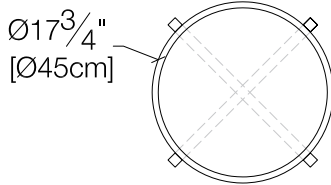

Gong

Coffee / End Tables

Gong

SPECS

FINISHES

FN
Ash Natural

NC
Ash Stained
Walnut

TB
Ash Stained
Tobacco