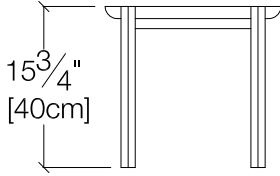

Gong

Coffee / End Tables

Gong

SPECS

FINISHES

FN
Ash Natural

NC
Ash Stained
Walnut

TB
Ash Stained
Tobacco