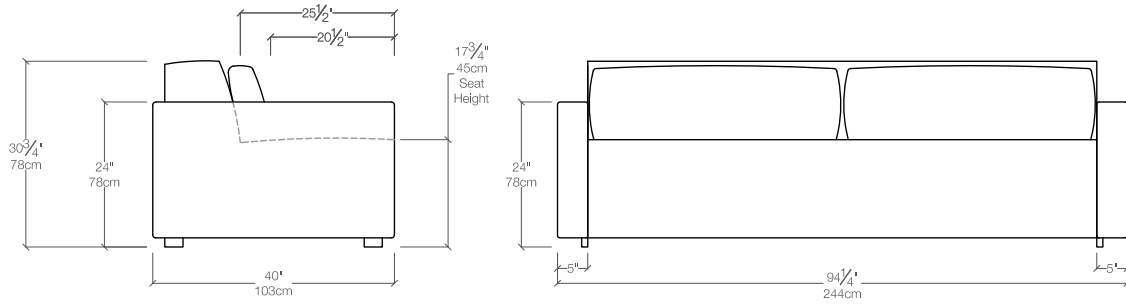

SPECS

5" Wide Arms

2" Wide Arms

Armless

Side View – bunkbed when opened

FINISHES

Available in a wide variety of fabrics and COM.

RESOURCE