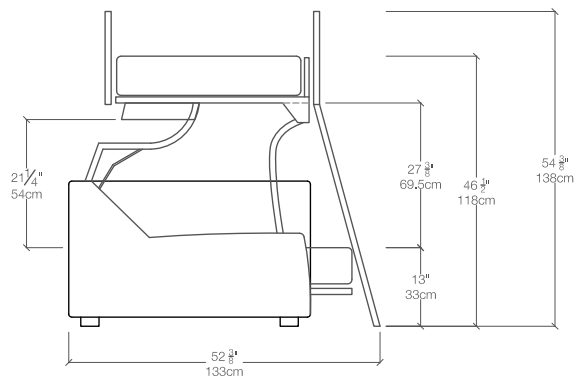

SPECS

5" Wide Arms

2" Wide Arms

Armless

Side View – bunkbed when opened

FINISHES

Available in a wide variety of fabrics and COM.

RESOURCE