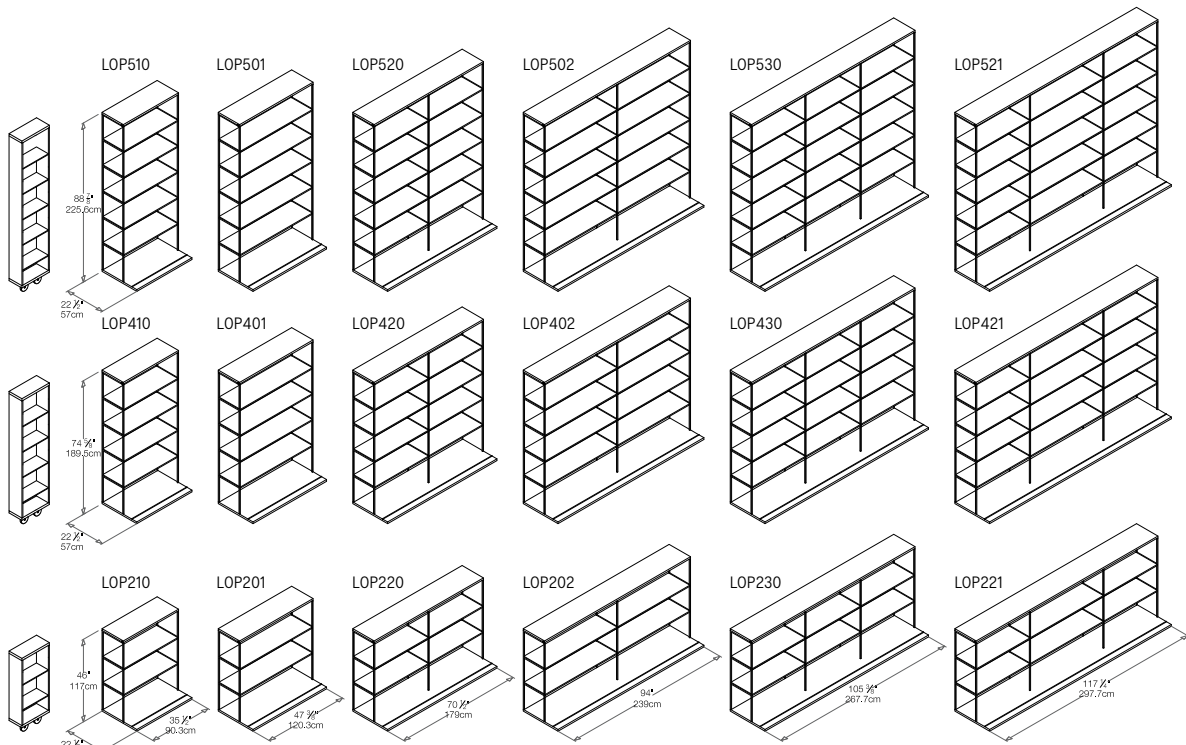

# La Literatura Open

Freestanding Bookcase with Trolley

### Inserts

LOB 201 34 1/4\"W x 13 5/8\"H x 13 7/8\"D 87w x 34.7h x 35.2d cm	LOB 203	LOB 204	LOB 210	LOB 301 46\"W x 13 5/8\"H x 13 7/8\"D 117w x 35h x 35.2d cm	LOB 313	LOB 304	LOB 400 Desk 46\"W x 28\"H x 13 7/8\"D 117w x 7h1 x 35.2d cm
--	---------	---------	---------	---	---------	---------	--