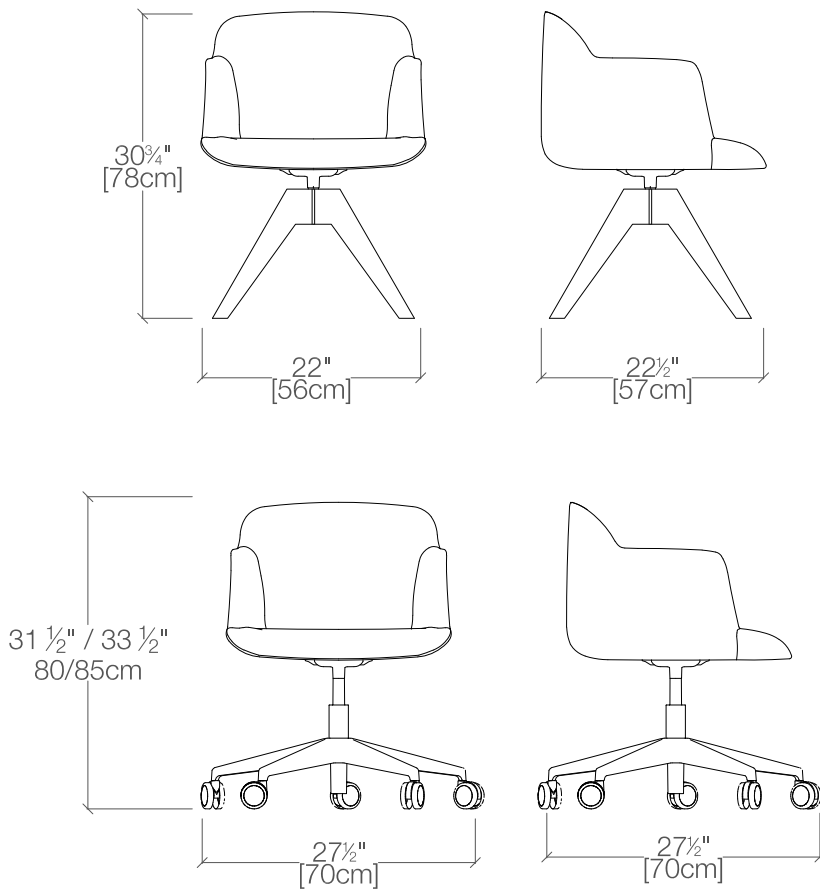

Deep

New York
Los Angeles

San Francisco
Washington, D.C.

Toronto
Calgary

Vancouver
Mexico City

FINISHES

Armchair with 4-star swivel wooden base in Natural or Moka Oak.
Armchair with 4- or 5-star aluminium base (R05), M8 swivel plate mechanism.
Available in a wide variety of fabrics and leather.

resource