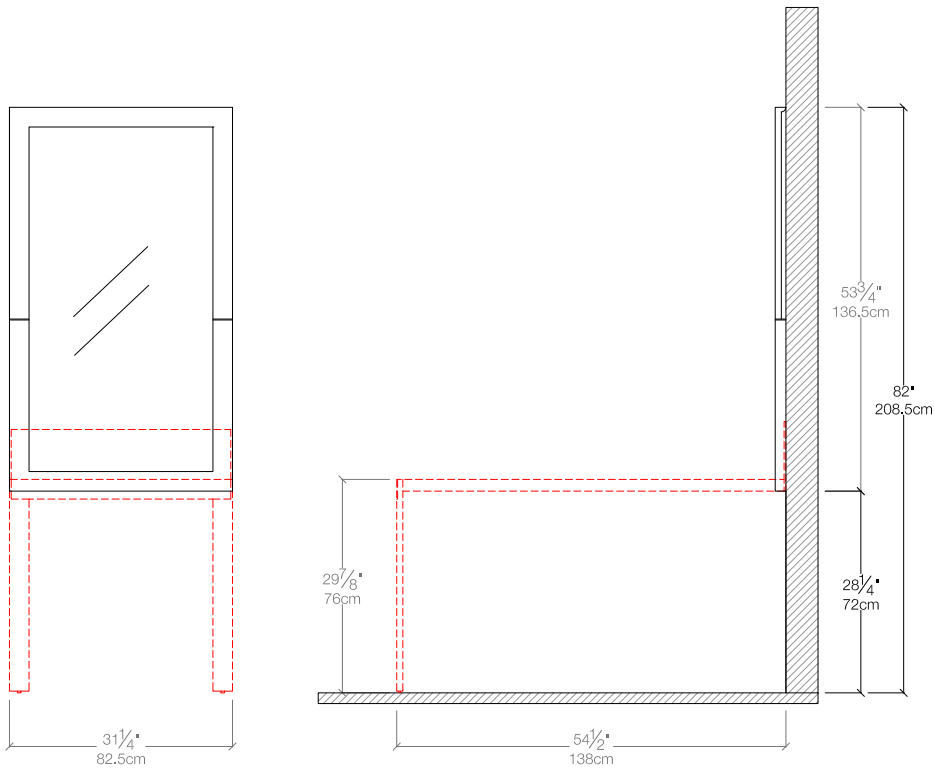

Vengio

Wall Mirror / Transforming Table

Vengio

SPECS

*Wall must be blocked for proper installation

FINISHES

Available with black, epoxy-coated frame and white melamine table surface

resource