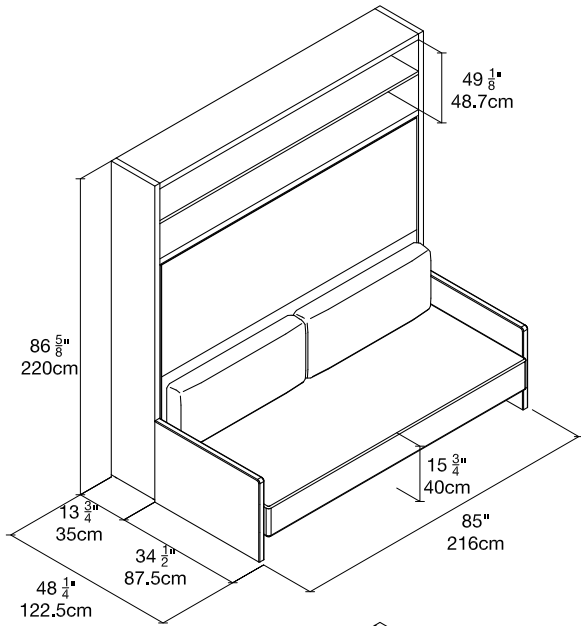

Circe Sofa

SPECS

Vancouver
Mexico City
Toronto
Calgary
San Francisco
Washington, D.C.
New York
Los Angeles

ResourceFurniture.com

Resource