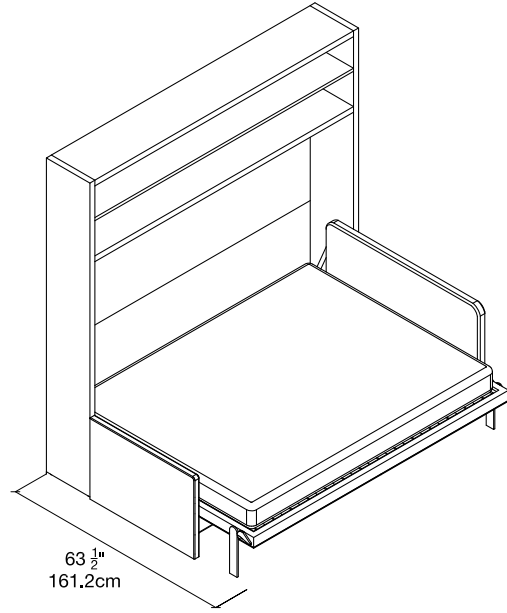

Circe Sofa

SPECS

Vancouver
Mexico City
Toronto
Calgary
San Francisco
Washington, D.C.
New York
Los Angeles

ResourceFurniture.com

Resource