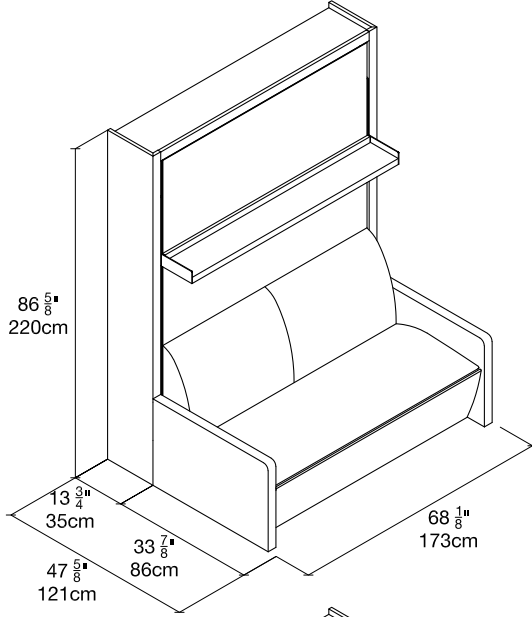

QUICK SHIP

Ito
Dover 00005
EAST COAST

Cat. 3 Essential 5 Duna

Dover Lacquer

resource

Ito

SPECS

Vancouver
Mexico City
Toronto
Calgary
San Francisco
Washington, D.C.