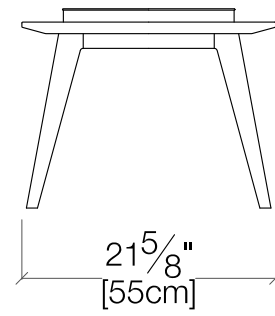

Bica

SPECS

FINISHES

DESCRIPTION

Coffee table in solid oak or walnut with removeable black metal tray

New York
Los Angeles

San Francisco
Washington, D.C.

Toronto
Calgary

Vancouver
Mexico City

resource