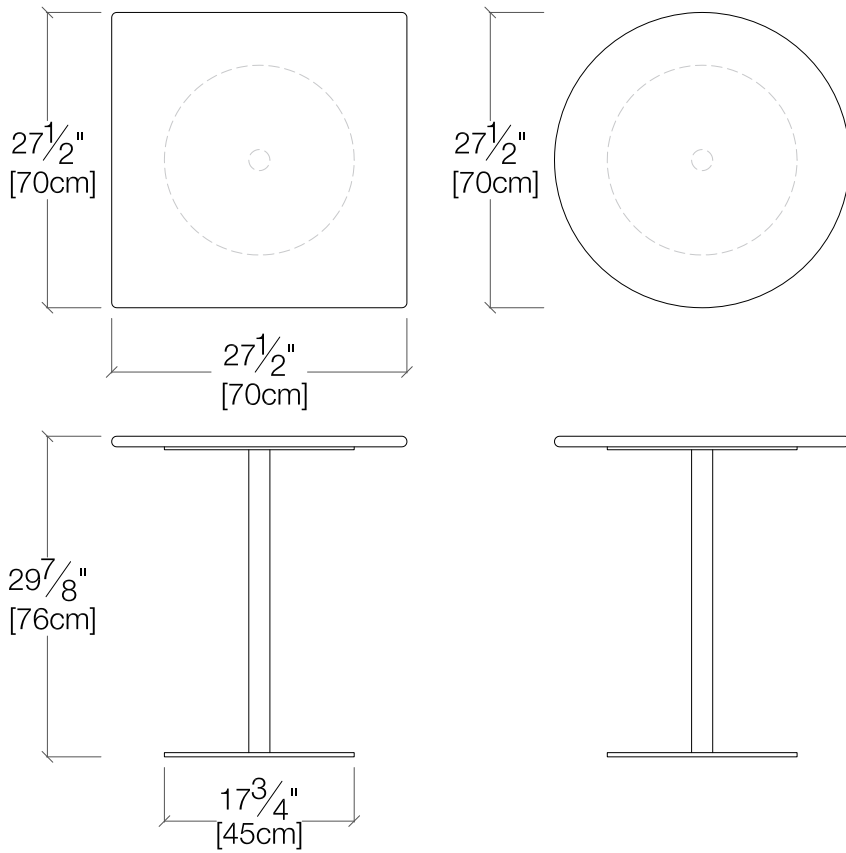

Bistro

Dining Table

Bistro

FINISHES

Natural
Walnut

Natural
Oak

Base: Black iron

New York
Los Angeles