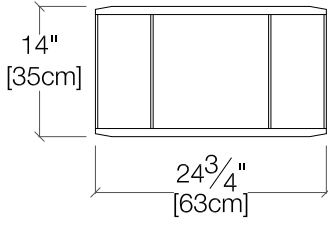

Hexa

Coffee, End, or Bedside Tables

Hexa

SPECS

FINISHES

Natural
Oak

Natural
Walnut