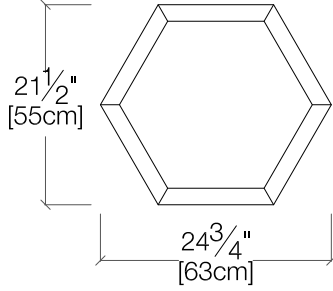

Hexa

Coffee, End, or Bedside Tables

Hexa

SPECS

FINISHES

Natural
Oak

Natural
Walnut