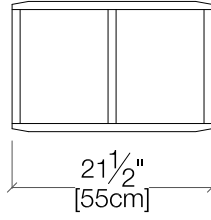

Hexa

Coffee, End, or Bedside Tables

Hexa

SPECS

FINISHES

Natural
Oak

Natural
Walnut