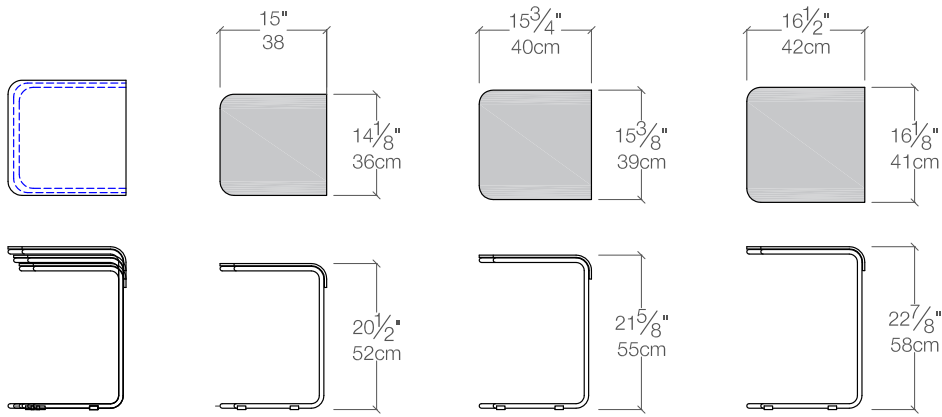

Add-Look

Nesting Tables

Add-Look

Vancouver
Mexico City
Toronto
Calgary
San Francisco
Washington, D.C.
New York
Los Angeles

SPECS

FINISHES/OPTIONS

Table Top

Legs