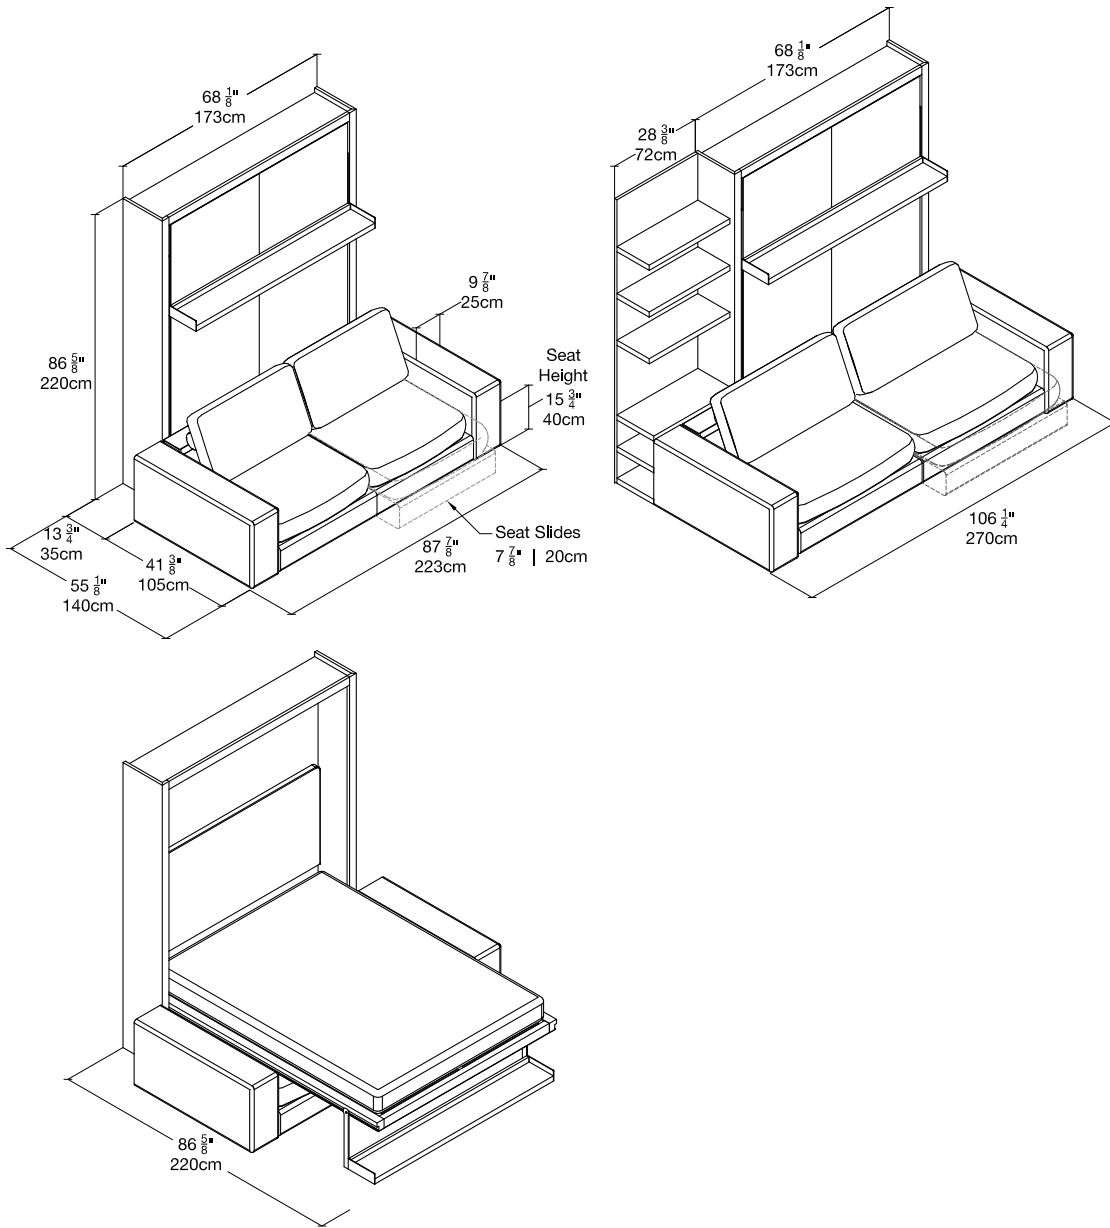

QUICK SHIP

Tango 223

Dover 00008
EAST COAST

Cat. 3 AC Haruka 14

Dover Lacquer

resource

Tango 223

SPECS