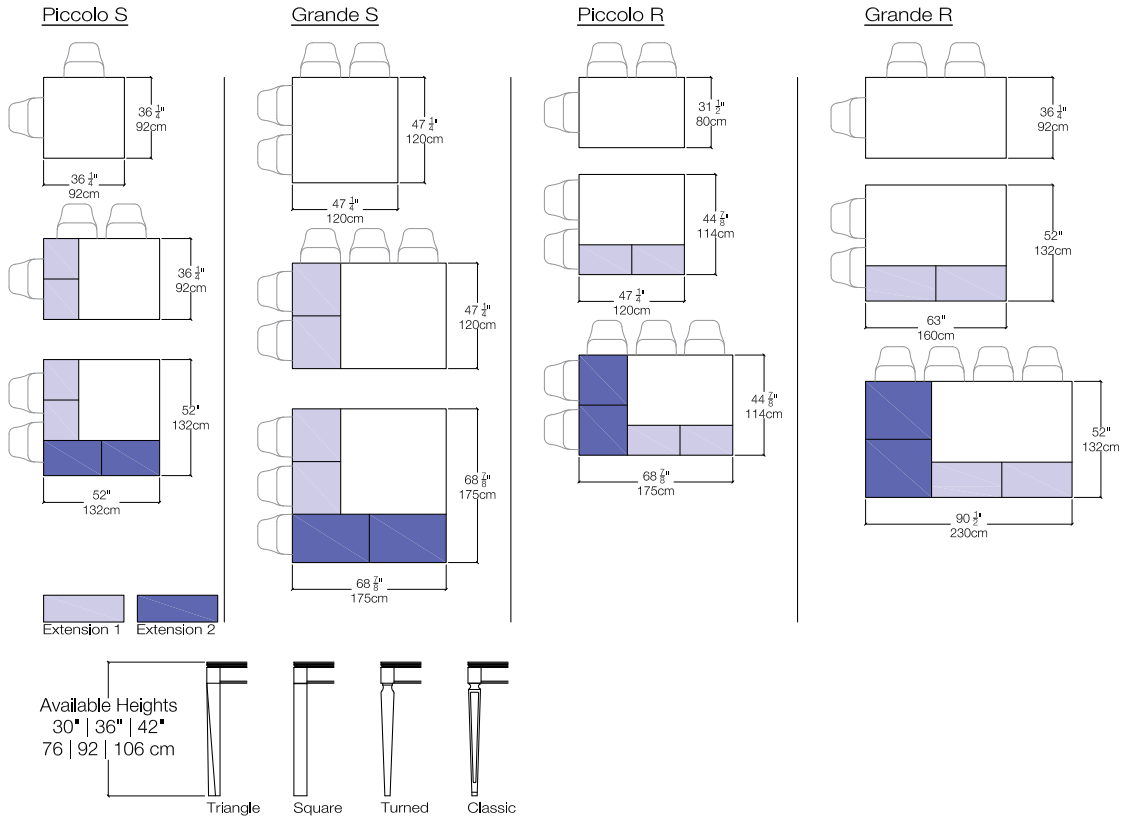

Plurimo

Dual-Direction Extendable Table

Plurimo

Vancouver
Mexico City

Toronto
Calgary

San Francisco
Washington, D.C.

New York
Los Angeles

SPECS

FINISHES

Cement – top only. (not applicable to Grande R)
RAL color options also available.

RESOURCE